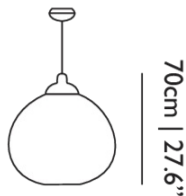

48cm | 18.9"

Product

WIDTH 48cm | 18.9"

HEIGHT 54cm | 21.3"

DEPTH 48cm | 18.9"

DIAMETER 48cm | 18.9"

WEIGHT NETTO 1.5kg | 3.31lbs

Packaging

WIDTH 55cm | 21.7"

HEIGHT 63cm | 24.8"

CUBAGE 0.19m³ | 6.73ft³

LENGTH 55cm | 21.7"

WEIGHT 3.7kg | 8.16lbs

Technical CE

MATERIAL

Sphere from fiberglass with epoxy resin, powder coated aluminium cap, anodized aluminium reflector

400cm | 157.5"

LIGHT DIRECTION

All directions

Non Random / Non Random D71

Dimensions

71cm | 28"

Product

WIDTH 71cm | 28"**HEIGHT** 70cm | 27.6"**DEPTH** 71cm | 28"**DIAMETER** 71cm | 28"**WEIGHT NETTO** 1.5kg | 3.31lbs

Packaging

WIDTH 75cm | 29.5"**HEIGHT** 82cm | 32.3"**CUBAGE** 0.46m³ | 16.29ft³**LENGTH** 75cm | 29.5"**WEIGHT** 6kg | 13.23lbs

Technical CE

MATERIAL

Sphere from fiberglass with epoxy resin, powder coated aluminium cap, anodized aluminium reflector