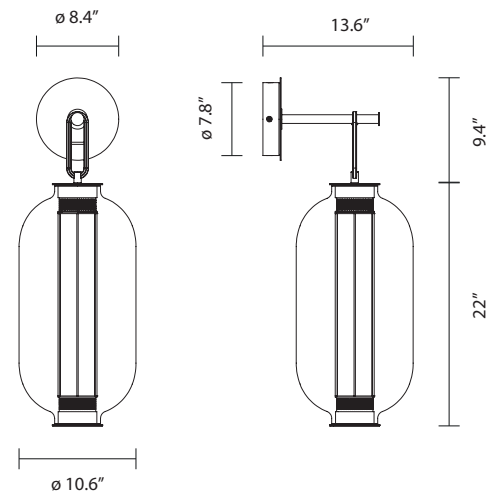

BAI A BA BA

by Neri&Hu, 2014

Wall lamp. Structure in bronze electroplated steel. Diffuser in blown transparent, amber and grey glass. Strip led column (dimmable driver included) provide ambient light and module led placed at the bottom (connected direct to main) provide direct light.

Type: Wall lamp

Environment: Indoor

Structure: Steel

Diffuser: Glass

Voltage: 120 V

Supply: Terminal strip

Dimmable driver included

Light source: Strip LED 15.4W 2700K 1150Lm
+ Module LED $\varnothing 70$ 16.6W 3000K 1350Lm