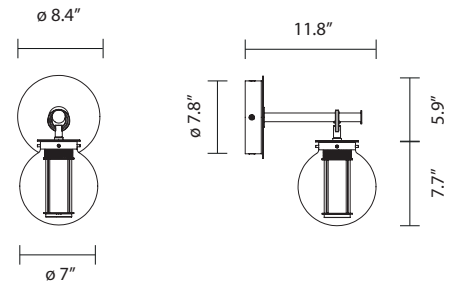

Structure: Steel

Diffuser: Glass

Voltage: 120 V

Supply: Terminal strip

Dimmable driver included

Light source: Strip LED 7.7W 2700K 570Lm

BAI A DI DI

- 403030640976 amber diffuser
- 403030640977 grey diffuser
- 403030640978 transparent diffuser

 2.2 kg
4.8 kg