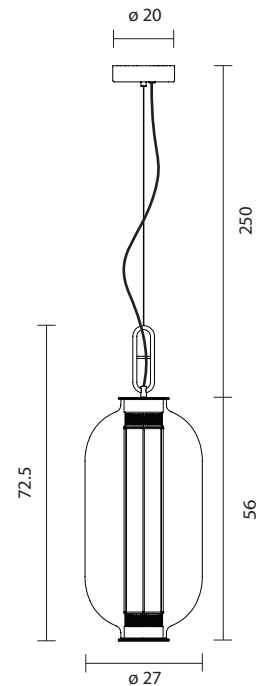

Type: Suspension lamp

Environment: Indoor

Structure: Steel

Diffuser: Glass

Voltage: 230 V

Supply: Terminal strip

Dimmable driver included

Cable length: 250 cm

Light source: Strip LED 15.4W 2700K 1150Lm
+ Module LED $\varnothing 70$ 16.6W 2700K 1350Lm

BAIT BA BA

116000640976 **amber diffuser**
116000640977 **grey diffuser**
116000640978 **transparent diffuser**

 **6.5 kg**
9.1 kg

CE   IP-20

BAIT DI DI
by Neri&Hu, 2014

Suspension lamp. Structure and canopy in bronze electroplated steel. Diffuser in blown transparent, amber and grey glass. Strip led column and dimmable driver included.