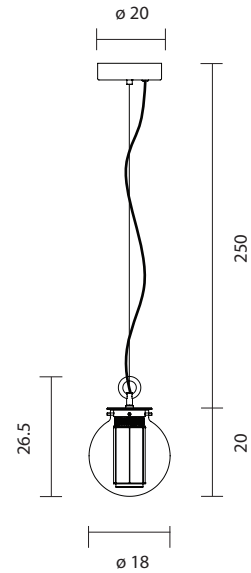

Type: Suspension lamp

Environment: Indoor

Structure: Steel

Diffuser: Glass

Voltage: 230 V

Supply: Terminal strip

Dimmable driver included

Cable length: 250 cm

 **6.5 kg**
9.1 kg

CE   IP-20

BAIT DI DI
by Neri&Hu, 2014

Suspension lamp. Structure and canopy in bronze electroplated steel. Diffuser in blown transparent, amber and grey glass. Strip led column and dimmable driver included.

Light source: Strip LED 7.7W 2700K 570Lm

BAI T DI DI

114000640976 **amber diffuser**
114000640977 **grey diffuser**
114000640978 **transparent diffuser**

 **1.8 kg**
3.2 kg

CE   IP-20

BAIT MA MA

by Neri&Hu, 2014