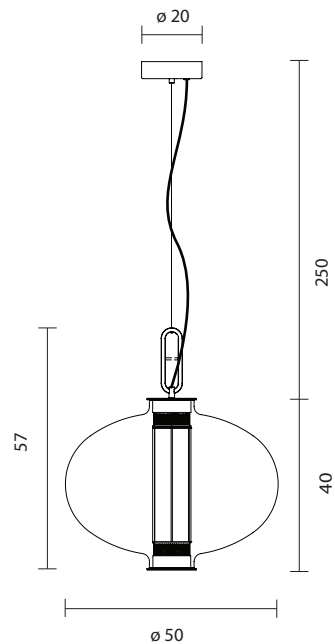

 **6.5 kg**
9.1 kg

CE   IP-20

BAIT DI DI
by Neri&Hu, 2014

Suspension lamp. Structure and canopy in bronze electroplated steel. Diffuser in blown transparent, amber and grey glass. Strip led column and dimmable driver included.

Suspension lamp. Structure and canopy in bronze electroplated steel. Diffuser in blown transparent, amber and grey glass. Strip led column (dimnable driver included) provide ambient light and module led placed at the bottom (connected direct to main) provide direct light.

Type: Suspension lamp

Environment: Indoor

Structure: Steel

Diffuser: Glass

Voltage: 230 V

Supply: Terminal strip

Dimmable driver included

Cable length: 250 cm

Light source: Strip LED 9.6W 2700K 720Lm
+ Module LED $\varnothing 70$ 16.6W 2700K 1350Lm

BAIT MA MA

115000640976 **amber diffuser**
115000640977 **grey diffuser**
115000640978 **transparent diffuser**

 **6.3 kg**
11.3 kg