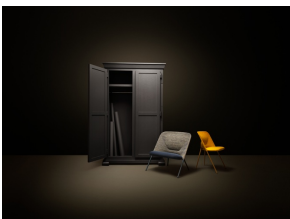

# Shift Lounge Chair

JONAS FORSMAN

When folded, the chair is flat to facilitate shipping and storing, yet once unfolded it acquires a rounded, three-dimensional shape thanks to its comfy outfit, with a soft knitted backrest and padded seat. The Shift Lounge Chair fits & shifts comfortably in any space, from a small metropolitan apartment to a villa.

## *Detailing*

The Shift lives up to its name: this chair can be folded in and out. Due to its lightweight, it's easy to move from one place to another.