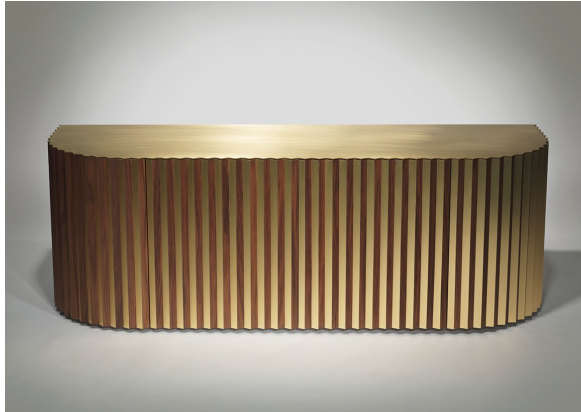

LEE BROOM

SHADOW CABINET

PRODUCT DETAILS

Name

Shadow Cabinet

Product Code

Shadow Cabinet Brass ● SHAD0010

Materials

Walnut with brushed brass inlay and brushed brass top

Year of Design

2015

Dimensions

H 60cm x D 49cm x L 160cm / H 23 5/8 in x D 19 1/4 in x L 63 in

Weight

Product (net) 150kg / 330 lb

For more information please contact: