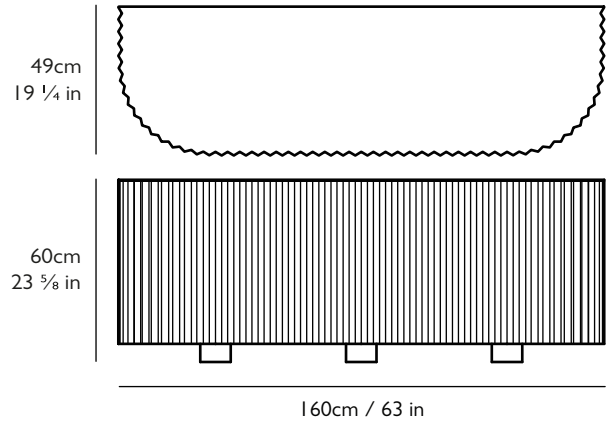

LEE BROOM

SHADOW CABINET

PRODUCT DETAILS

Name

Shadow Cabinet

Product Code

Shadow Cabinet Brass ● SHAD0010

Materials

Walnut with brushed brass inlay and brushed brass top

Year of Design

2015

Dimensions

H 60cm x D 49cm x L 160cm / H 23 5/8 in x D 19 1/4 in x L 63 in

Weight

Product (net) 150kg / 330 lb

For more information please contact: