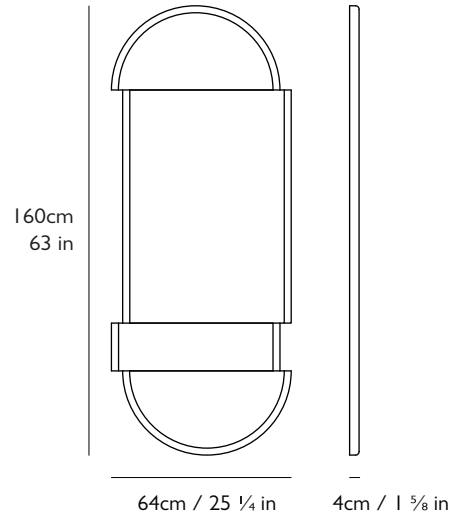

### PRODUCT DETAILS

Name  
Split Mirror Round

Product Code  
Split Mirror Round SPL0020

Materials  
Mirror glass, black satin lacquer frame

Year of Design  
2015

Dimensions  
H 91 cm x W 90 cm x D 4 cm / H 35 7/8 in x W 35 3/8 in x D 1 5/8 in

Weight  
Product (net) 40 kg / 88 lb

For more information please contact:

US & Canada Inquiries: +1 212 804 8477 - [sales@leebroom.com](mailto:sales@leebroom.com)

UK & Global Inquiries: +44 207 820 0742 - 95 Rivington Street, London, EC2A 3AY - [info@leebroom.com](mailto:info@leebroom.com)

### PRODUCT DETAILS

Name  
Split Mirror Long

Product Code  
Split Mirror Long      SPL0030

Materials  
Mirror glass, black satin lacquer frame

Year of Design  
2015

Dimensions  
H 160cm x W 64cm x D 4cm / H 63 in x W 25 1/4 in x D 1 5/8 in