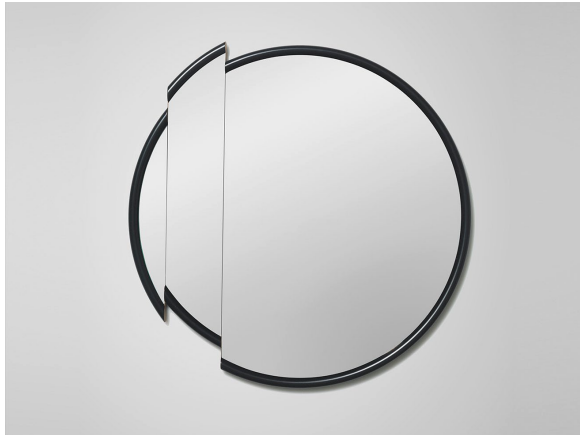

# LEE BROOM

## SPLIT MIRROR ROUND

### PRODUCT DETAILS

Name  
Split Mirror Round

Product Code  
Split Mirror Round SPL0020

Materials  
Mirror glass, black satin lacquer frame

Year of Design  
2015

Dimensions  
H 91 cm x W 90 cm x D 4 cm / H 35 7/8 in x W 35 3/8 in x D 1 5/8 in

### PRODUCT DETAILS

Name  
Split Mirror Long

Product Code  
Split Mirror Long      SPL0030

Materials  
Mirror glass, black satin lacquer frame

Year of Design  
2015

Dimensions  
H 160cm x W 64cm x D 4cm / H 63 in x W 25 1/4 in x D 1 5/8 in