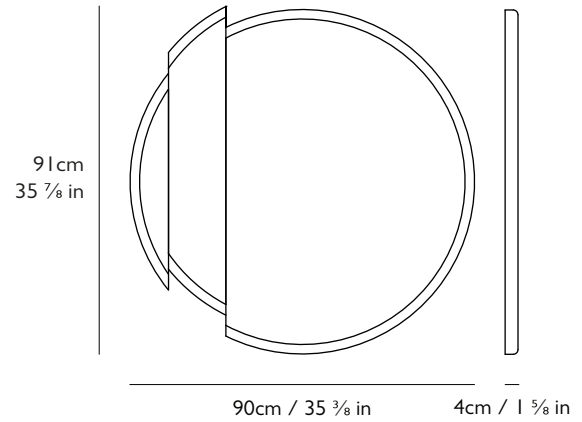

## SPLIT MIRROR ROUND

### PRODUCT DETAILS

Name  
Split Mirror Round

Product Code  
Split Mirror Round SPL0020

Materials  
Mirror glass, black satin lacquer frame

Year of Design  
2015

Dimensions  
H 91 cm x W 90 cm x D 4 cm / H 35 7/8 in x W 35 3/8 in x D 1 5/8 in

### PRODUCT DETAILS

Name  
Split Mirror Long

Product Code  
Split Mirror Long      SPL0030

Materials  
Mirror glass, black satin lacquer frame

Year of Design  
2015

Dimensions  
H 160cm x W 64cm x D 4cm / H 63 in x W 25 1/4 in x D 1 5/8 in