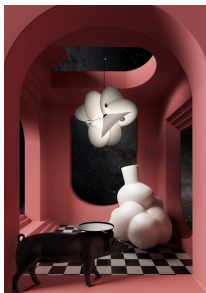

m o o o i

Serpentine Light

FRONT

Serpentine Light by Front is an airy suspension lamp created with elaborate twists and turns. The lighting design originated from twisting and turning a piece of paper. By playing with the tension and natural flow—discovering the limits of the different shapes paper could adopt. The dark lines create the effect of an endless upwards spiral. The flow and curve of the almost translucent material is very natural and diffuses the light evenly. The design's strong character and illusion of perpetual movement makes it the perfect lamp to hang above your dining table, in your hallway, or above your desk in your office. The lightweight material and perpetual movement make the Serpentine Light an elegant suspension light that keeps you guessing.

Detailing

Serpentine light is a fun and simple looking design created with elaborate twists and turns.

Colours

White

Serpentine Light / 8

Dimensions

46cm | 18.1"

60cm | 23.6"