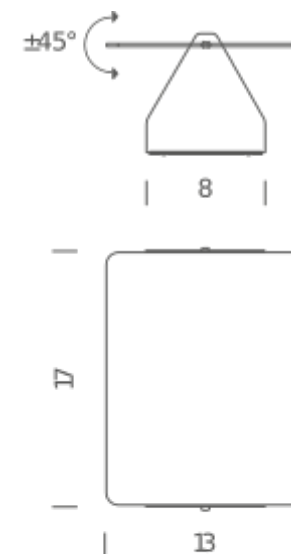

Indirect light output towards the wall and orientable flood beam.

R7S HALO

LAMPING

Source	R7s (75mm)
Total power	80W
Emission	indirect orientable
Switching	dimnable
Tension	230V
Dimensions	17x13x8
Materials	aluminium
Notes	orientable. Cable length 1.1m
Net lamp weight	0,8 kg

Codes

AVP HWD 31
AVP HWN 31
AVP HWH 31

Structure/Diffuser

white/aluminium natural anodized
white/black
white/polished inox

PACKAGE

Package 01 Dimension: 15x24x10 cm / Gross weight: 0,9 kg

Certificazioni

LED

LAMPING

Source	LED board
Total power	10W
Emission	indirect orientable
Switching	not dimmable
Tension	110/230V
Color temperature	3000K
Luminous flux	235lm (source luminous flux)
Typ CRI	85
Energy class	A+
Dimensions	17x13x8
Materials	aluminium
Notes	orientable. Cable length 1.1m
Net lamp weight	0,8 kg

Codes

AVP LWD 31	white/aluminium natural anodized
AVP LWN 31	white/black
AVP LWR 31	white/red
AVP LWG 31	white/yellow
AVP LWB 31	white/blue
AVP LWH 31	white/polished inox
AVP LWW31	white/white

PACKAGE

Package 01	Dimension: 15x24x10 cm / Gross weight: 0,9 kg
------------	---