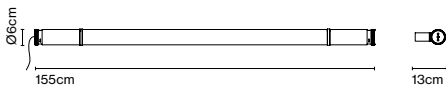

Fris Pro A 155