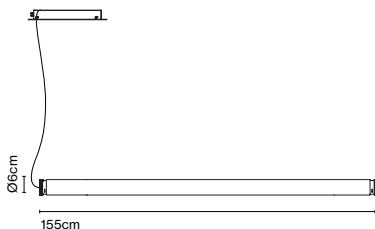

Fris Joan Gaspar

marset

**Fris Pro 155****Fris Pro 155**

Light source:
LED SMD 1050mA 38W 3000K CRI90 5495lm
UGR <19, LED opening degrees: 55°

DALI
Casambi

Cable length: 3 m
Wire installation: Hardwired
Color cord: Black
Canopy color: Black
LED included

[Download](#) Assembly instructions
[Download](#) Photometric data
[Download](#) 2D
[Download](#) 3D

Through the transparent glass we see the lamp's interior, which consists of two profiles: one includes the light source and the other acts as a parabola, projecting a crisp, intense light.

- [Download](#) Assembly instructions
- [Download](#) Photometric data
- [Download](#) 2D
- [Download](#) 3D

Through the transparent glass we see the lamp's interior, which consists of two profiles: one includes the light source and the other acts as a parabola, projecting a crisp, intense light.

Product notes:
 Remote 24V power supply and hooks to be ordered separately.

- [Download](#) Assembly instructions
- [Download](#) Photometric data
- [Download](#) 2D
- [Download](#) 3D

Through the transparent glass we see the lamp's interior, which consists of two profiles: one includes the light source and the other acts as a parabola, projecting a crisp, intense light.