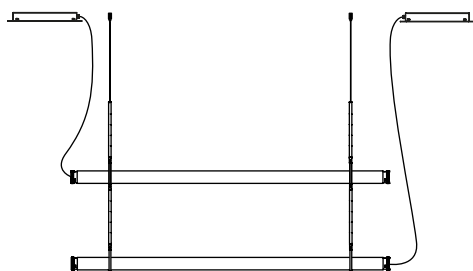

- [Download](#) Assembly instructions
- [Download](#) Photometric data
- [Download](#) 2D
- [Download](#) 3D

Through the transparent glass we see the lamp's interior, which consists of two profiles: one includes the light source and the other acts as a parabola, projecting a crisp, intense light.

Union 30

Doble hook 71 x1

Union 50

Doble hook 146 x1

Union 100

Aluminium structure

● Black

Product notes: Hooks to make compositions

Examples of compositions Fris

1 unit Fris 155
1 unit Hook 50 x2
1 unit Canopy

2 units Fris 215
2 units Hook 50 x2
1 unit Canopy
1 unit Side cover

Product notes: Max. 3x Fris 155
Max. 2x Fris 215

2 units Fris 215
2 units Double hook 96
1 unit Canopy

1 unit Fris 155
1 unit Fris 215
1 unit Hook 50 x2
1 unit Hook 50 x1
1 unit Union 30
1 unit Canopy Fris 155
1 unit Canopy Fris 215

1 unit Fris Pro 155
1 unit Hook 50 x2

2 units Fris Pro 155
2 units Hook 50 x2