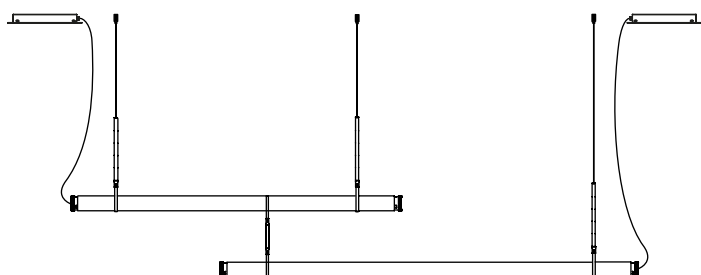

- [Download](#) Assembly instructions
- [Download](#) Photometric data
- [Download](#) 2D
- [Download](#) 3D

Through the transparent glass we see the lamp's interior, which consists of two profiles: one includes the light source and the other acts as a parabola, projecting a crisp, intense light.

Union 30

Doble hook 71 x1

Union 50

Doble hook 146 x1

Union 100

Aluminium structure

● Black

Product notes: Hooks to make compositions

Examples of compositions Fris

1 unit Fris 155
1 unit Hook 50 x2
1 unit Canopy

2 units Fris 215
2 units Hook 50 x2
1 unit Canopy
1 unit Side cover

Product notes: Max. 3x Fris 155
Max. 2x Fris 215

2 units Fris 215
2 units Double hook 96
1 unit Canopy

1 unit Fris 155
1 unit Fris 215
1 unit Hook 50 x2
1 unit Hook 50 x1
1 unit Union 30
1 unit Canopy Fris 155
1 unit Canopy Fris 215

1 unit Fris Pro 155
1 unit Hook 50 x2

2 units Fris Pro 155
2 units Hook 50 x2