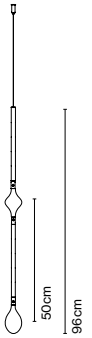

- [Download](#) Assembly instructions
- [Download](#) Photometric data
- [Download](#) 2D
- [Download](#) 3D

Through the transparent glass we see the lamp's interior, which consists of two profiles: one includes the light source and the other acts as a parabola, projecting a crisp, intense light.

Power supply 60W - 24V - Clase II - DALI

Accesorio disco

Tapa lateral

dimnable

Hooks and unions

Hook 47 x1

Support 13x2

Doble hook 96 x1

Union 30

Doble hook 71 x1

Union 50

Doble hook 146 x1

Union 100

Aluminium structure

● Black

Product notes: Hooks to make compositions