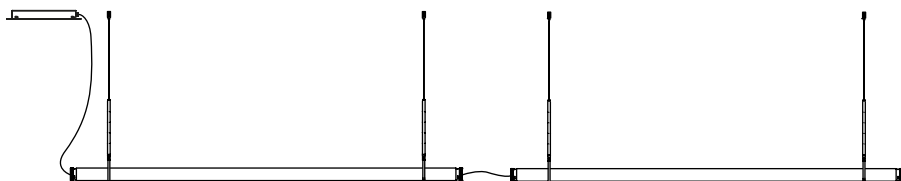

2 units Fris 215
2 units Hook 50 x2
1 unit Canopy
1 unit Side cover

Product notes: Max. 3x Fris 155
Max. 2x Fris 215