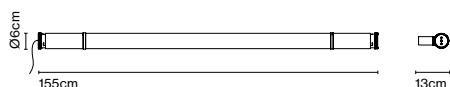

Fris A 155

Fris A 155

Light source:
LED SMD 24Vdc 29,4W 2700K CRI90 3570lm
LED SMD 24Vdc 29,4W 3000K CRI90 3472lm

Wire installation: Hardwired
LED included

Product notes:
Remote 24V power supply to be ordered separately.

- [Download](#) Assembly instructions
- [Download](#) Photometric data
- [Download](#) 2D
- [Download](#) 3D

Through the transparent glass we see the lamp's interior, which consists of two profiles: one includes the light source and the other acts as a parabola, projecting a crisp, intense light.