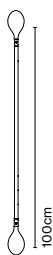

Aluminium structure. Glass diffuser tube to direct the light in different directions.

- Black
- Bronze

dimmable

Product notes:
Tunable white (27K - 40K) available upon request.
4000K available upon request.
LED opening degrees:
30° y 65° available upon request.
Canopy and power supply included.

- [Download](#) Assembly instructions
- [Download](#) Photometric data
- [Download](#) 2D
- [Download](#) 3D

Through the transparent glass we see the lamp's interior, which consists of two profiles: one includes the light source and the other acts as a parabola, projecting a crisp, intense light.

Union 30

Doble hook 71 x1

Union 50

Doble hook 146 x1

Union 100

Aluminium structure

● Black

Product notes: Hooks to make compositions