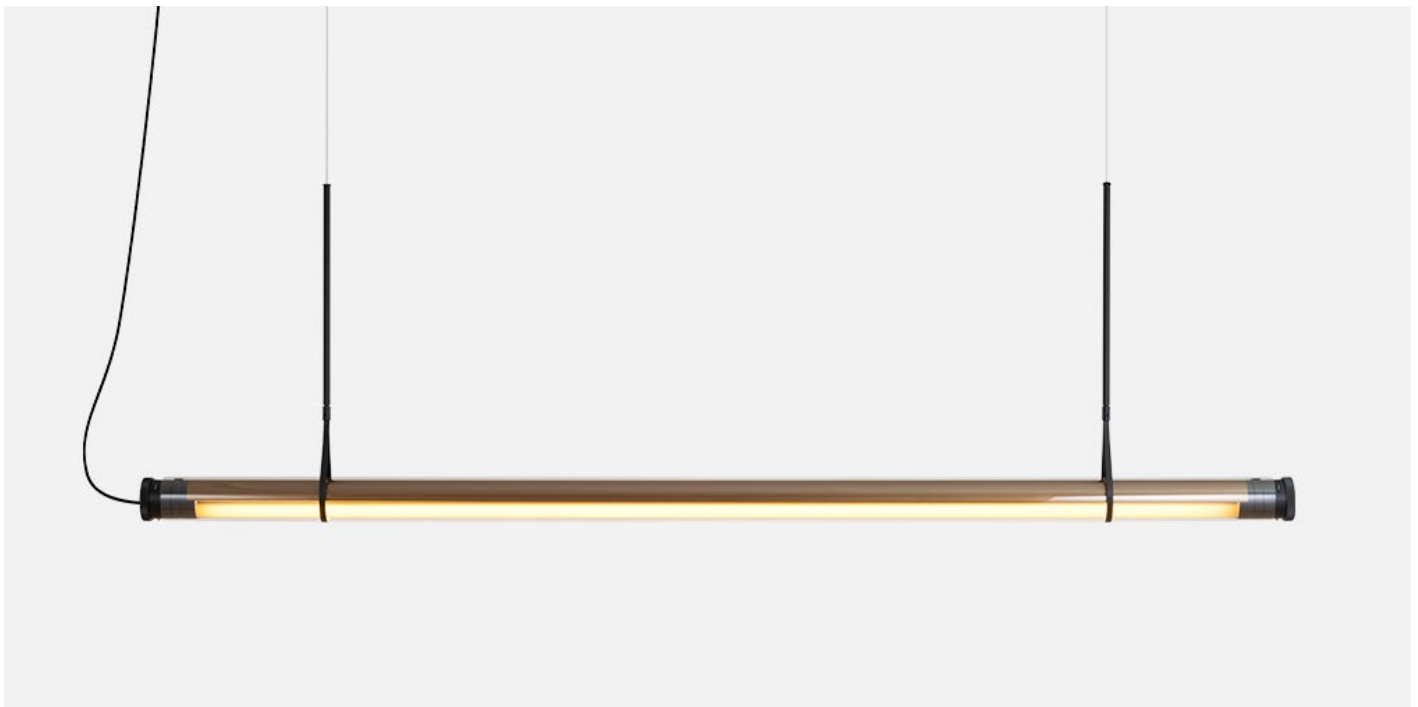

Aluminium structure. Glass diffuser tube to direct the light in different directions.

● Black
● Bronze

dimable

Product notes:
Tunable white (27K - 40K) available upon request.
4000K available upon request.
LED opening degrees:
30° y 65° available upon request.
Fris Pro 215 available upon request. Minimum 5 units.
Power supply and canopy included.
Hooks to be ordered separately.

[Download](#) Assembly instructions
[Download](#) Photometric data
[Download](#) 2D
[Download](#) 3D

Through the transparent glass we see the lamp's interior, which consists of two profiles: one includes the light source and the other acts as a parabola, projecting a crisp, intense light.

Aluminium structure. Glass diffuser tube to direct the light in different directions.

- Black
- Bronze

dimmable

Product notes:
Tunable white (27K - 40K) available upon request.
4000K available upon request.
LED opening degrees:
30° y 65° available upon request.
Canopy and power supply included.

- [Download](#) Assembly instructions
- [Download](#) Photometric data
- [Download](#) 2D
- [Download](#) 3D

Through the transparent glass we see the lamp's interior, which consists of two profiles: one includes the light source and the other acts as a parabola, projecting a crisp, intense light.