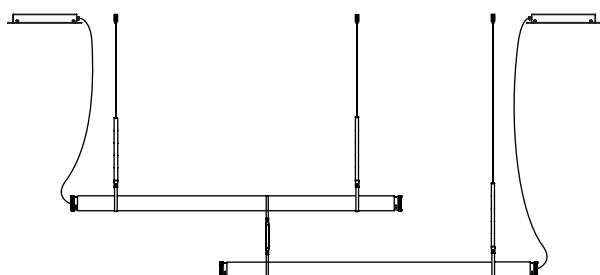

2ud. Fris Pro 155
1ud. Hook 50 x2
1ud. Hook 50 x1
1ud. Union 30