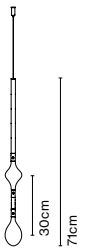

Product notes:
 Remote 24V power supply and hooks to be ordered separately.

- [Download](#) Assembly instructions
- [Download](#) Photometric data
- [Download](#) 2D
- [Download](#) 3D

Through the transparent glass we see the lamp's interior, which consists of two profiles: one includes the light source and the other acts as a parabola, projecting a crisp, intense light.

- [Download](#) Assembly instructions
- [Download](#) Photometric data
- [Download](#) 2D
- [Download](#) 3D

Through the transparent glass we see the lamp's interior, which consists of two profiles: one includes the light source and the other acts as a parabola, projecting a crisp, intense light.

Power supply 60W - 24V - Clase II - DALI

Accesorio disco

Tapa lateral

dimnable

Hooks and unions

Hook 47 x1

Support 13x2

Doble hook 96 x1

Union 30

Doble hook 71 x1

Union 50

Doble hook 146 x1

Union 100

Aluminium structure

● Black

Product notes: Hooks to make compositions