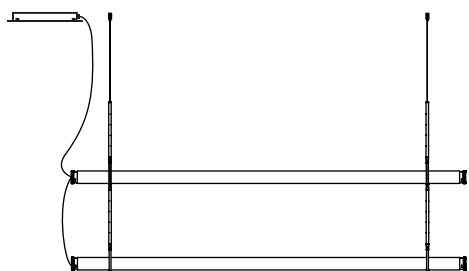

- [Download](#) Assembly instructions
- [Download](#) Photometric data
- [Download](#) 2D
- [Download](#) 3D

Through the transparent glass we see the lamp's interior, which consists of two profiles: one includes the light source and the other acts as a parabola, projecting a crisp, intense light.

Examples of compositions Fris

1 unit Fris 155
1 unit Hook 50 x2
1 unit Canopy

2 units Fris 215
2 units Hook 50 x2
1 unit Canopy
1 unit Side cover

Product notes: Max. 3x Fris 155
Max. 2x Fris 215

2 units Fris 215
2 units Double hook 96
1 unit Canopy