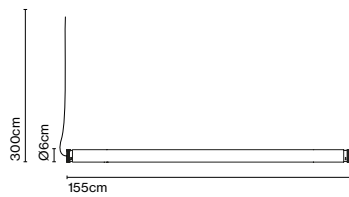

Fris 155

Fris 155

Light source:
LED SMD 24Vdc 29,4W 2700K CRI90 3570lm
LED SMD 24Vdc 29,4W 3000K CRI90 3472lm

Fris 215

Light source:
LED SMD 24Vdc 42W 2700K CRI90 5100lm
LED SMD 24Vdc 42W 3000K CRI90 4960lm

Cable length: 3 m
Wire installation: Hardwired
Color cord: Black
LED included