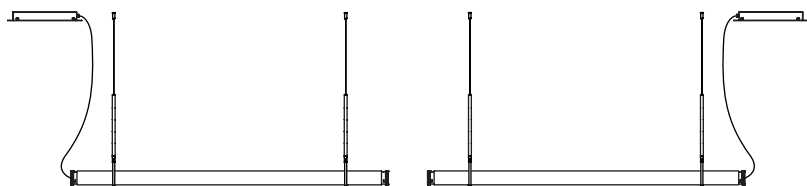

- [Download](#) Assembly instructions
- [Download](#) Photometric data
- [Download](#) 2D
- [Download](#) 3D

Through the transparent glass we see the lamp's interior, which consists of two profiles: one includes the light source and the other acts as a parabola, projecting a crisp, intense light.

Examples of compositions Fris

1 unit Fris 155
1 unit Hook 50 x2
1 unit Canopy

2 units Fris 215
2 units Hook 50 x2
1 unit Canopy
1 unit Side cover

Product notes: Max. 3x Fris 155
Max. 2x Fris 215

2 units Fris 215
2 units Double hook 96
1 unit Canopy

1 unit Fris 155
1 unit Fris 215
1 unit Hook 50 x2
1 unit Hook 50 x1
1 unit Union 30
1 unit Canopy Fris 155
1 unit Canopy Fris 215

1 unit Fris Pro 155
1 unit Hook 50 x2

2 units Fris Pro 155
2 units Hook 50 x2