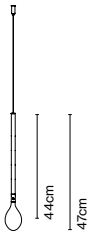

- [Download](#) Assembly instructions
- [Download](#) Photometric data
- [Download](#) 2D
- [Download](#) 3D

Through the transparent glass we see the lamp's interior, which consists of two profiles: one includes the light source and the other acts as a parabola, projecting a crisp, intense light.

Product note: Canopies are not compatible with Fris Pro.

Fuente alimentación (RSC)

Power supply 20W - 24V - Clase II - Triac

Power supply 50W - 24V - Clase II - Triac

Power supply 35W - 24V - Clase II - DALI

Power supply 60W - 24V - Clase II - DALI

Accesorio disco

Tapa lateral

dimnable

Hooks and unions

Hook 47 x1

Support 13x2

Doble hook 96 x1

Union 30

Doble hook 71 x1

Union 50

Doble hook 146 x1

Union 100

Aluminium structure

● Black

Product notes: Hooks to make compositions