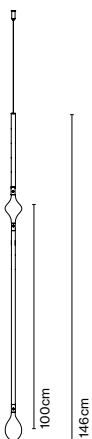

Union 50

Doble hook 146 x1