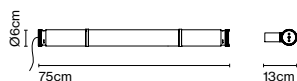

Fris A 75

Fris A 75

Light source:
LED SMD 24Vdc 13,7W 2700K CRI90 1657lm
LED SMD 24Vdc 13,7W 3000K CRI90 1612lm

Aluminium structure. Glass diffuser tube to direct the light in different directions.

- Black
- Bronze