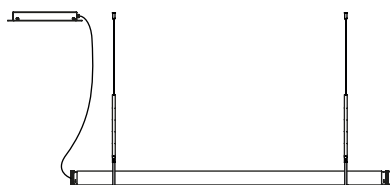

Union 30

Doble hook 71 x1

Union 50

Doble hook 146 x1

Union 100

Aluminium structure

● Black

Product notes: Hooks to make compositions

Examples of compositions Fris

1 unit Fris 155
1 unit Hook 50 x2
1 unit Canopy

2 units Fris 215
2 units Hook 50 x2
1 unit Canopy
1 unit Side cover

Product notes: Max. 3x Fris 155
Max. 2x Fris 215

2 units Fris 215
2 units Double hook 96
1 unit Canopy