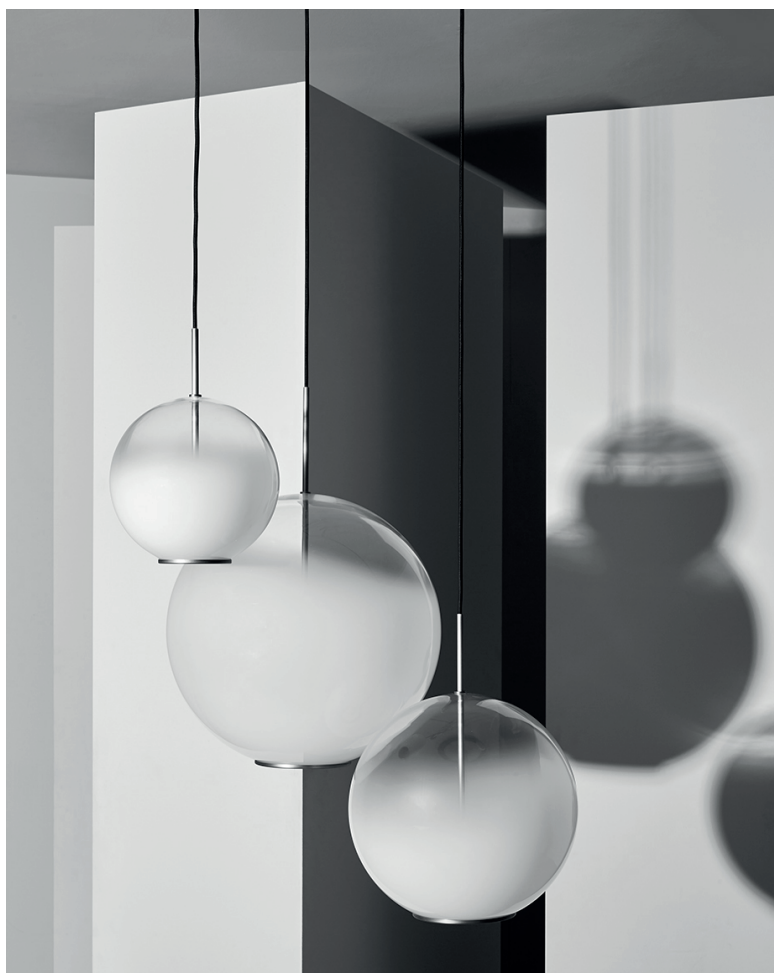

## MISTY SUSPENSION design Massimo Tonetto

Suspended lamp with diffused light. Natural burnished brass structure and white blending blown glass diffuser.