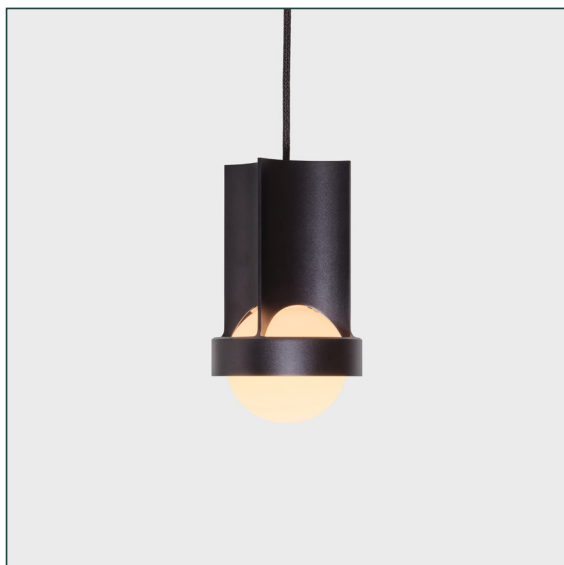

# LOOP SINGLE PENDANT + SPHERE III **tala**

SKU: LOOP-SPHR-III-DG-PD-01-EU

FINISH: DARK GREY

The Loop Single Pendant Light is inspired by the infinite recyclable potential of aluminium and revels in its economic and efficient use of material. Anodised to achieve its distinctive colour finish, it is paired with Tala's Sphere III LED bulb. The Dim to Warm characteristics and moonlike form of the light source accentuate Loop's ethereal power.

## PHYSICAL

Fixture & Bulb:	L125 x W125 x H217mm
Ceiling rose:	L150 x W150 x H18.5mm
Cable length:	3m
Materials:	Anodised aluminium
Finish:	Dark Grey
Weight:	1120g
IP rating:	IP20
Base:	E27

# LOOP SINGLE PENDANT + SPHERE III tala

SKU: LOOP-SPHR-III-GD-PD-01-EU

FINISH: GOLD

The Loop Single Pendant Light is inspired by the infinite recyclable potential of aluminium and revels in its economic and efficient use of material. Anodised to achieve its distinctive colour finish, it is paired with Tala's Sphere III LED bulb. The Dim to Warm characteristics and moonlike form of the light source accentuate Loop's ethereal power.