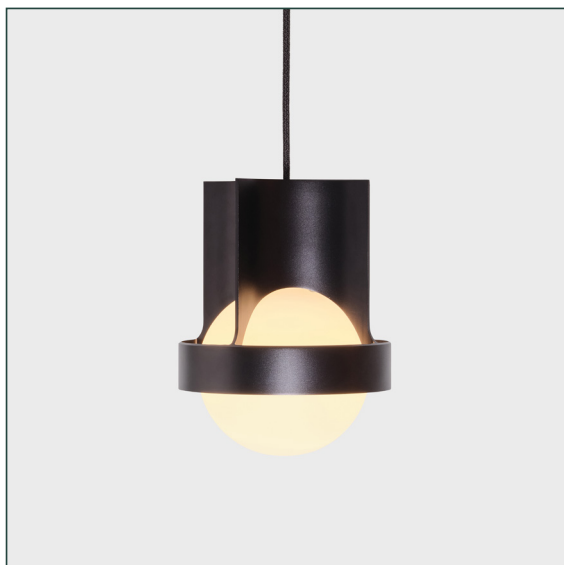

# LOOP SINGLE PENDANT + SPHERE IV tala

SKU: LOOP-SPHR-IV-DG-PD-01-EU

FINISH: DARK GREY

The Loop Single Pendant Light is inspired by the infinite recyclable potential of aluminium and revels in its economic and efficient use of material. Anodised to achieve its distinctive colour finish, it is paired with Tala's Sphere IV LED bulb. The Dim to Warm characteristics and moonlike form of the light source accentuate Loop's ethereal power.

## PHYSICAL

Fixture & Bulb:	L185 x W185 x H242mm
Ceiling rose:	L150 x W150 x H19mm
Cable length:	3m
Materials:	Anodised aluminium
Finish:	Dark Grey
Weight:	1400g
IP rating:	IP20
Base:	E27

# LOOP SINGLE PENDANT + SPHERE IV tala

SKU: LOOP-SPHR-IV-GD-PD-01-EU

FINISH: GOLD

The Loop Single Pendant Light is inspired by the infinite recyclable potential of aluminium and revels in its economic and efficient use of material. Anodised to achieve its distinctive colour finish, it is paired with Tala's Sphere IV LED bulb. The Dim to Warm characteristics and moonlike form of the light source accentuate Loop's ethereal power.