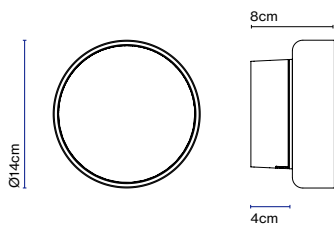

Roc

Joan Gaspar

marset

Roc IP65

Roc IP65

Light Source:
LED COB 230 VAC 8W 2700K CRI90 571lm

Luminaire:
230 VAC TRIAC 8,47W 250lm

LED included

Structure made of lacquered aluminium which supports a textured, pressed glass diffuser.

● Black

dimable IP65

- [Download](#) Assembly instructions
- [Download](#) 2D
- [Download](#) 3D
- [Download](#) Photometric data