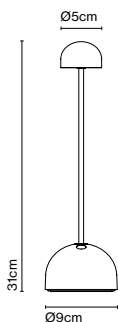

Sips

Christophe Mathieu

marset

Sips

Sips

Light source:
LED SMD 2,2W 1,5 A 2700K CRI90 327lm
Luminaire:
in 5 Vdc 1,5A

LED included

Battery life time:
5 hours in peak power
10 hours in half power
20 hours in a quarter power

Charging time 10 h

Power adapter not included

Use a power adapter with the following specifications. Input: 5V DC 1.5 A

Coloured polycarbonate base and body, with white opal polyethylene diffuser. Stem made of steel. Non-slip black rubber on the base. Charging area protected by a black rubber. Micro-USB-C type charging cable.