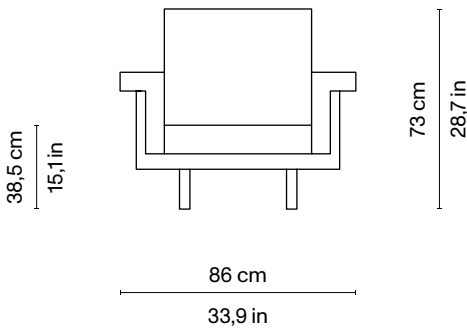

Kazuhide Takahama

Naeko armchair

Dimensions:
W86 | D74 | H73 cm
W33,9 | D29,1 | H28,7in

Materials:
cherry-wood structure, brass finishes, polyurethane foam padding,
upholstery in linen velvet

Kazuhide Takahama