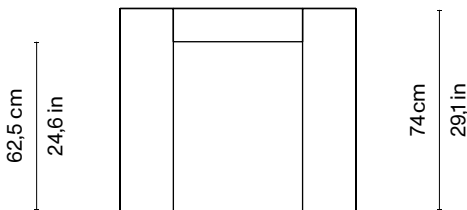

Kazuhide Takahama

Naeko armchair

Dimensions:
W86 | D74 | H73 cm
W33,9 | D29,1 | H28,7in

Materials:
cherry-wood structure, brass finishes, polyurethane foam padding,
upholstery in linen velvet

Kazuhide Takahama