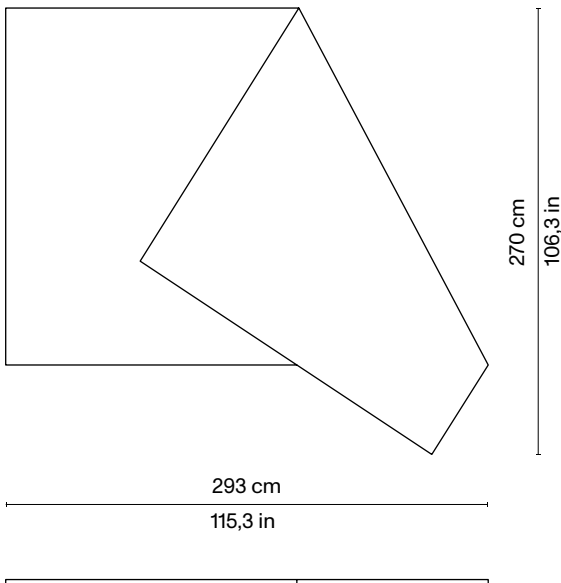

# The Other Side carpet 1

Dimensions:  
W 287 | D 226 cm  
W 113 | D 88,9 in

Materials:  
wool and bamboo silk

---

Pierre Gonalons

# The Other Side carpet 2

Dimensions:  
W 293 | D 270 cm  
W 115,3 | D 106,3 in

Materials:  
wool and bamboo silk

---

Pierre Gonalons