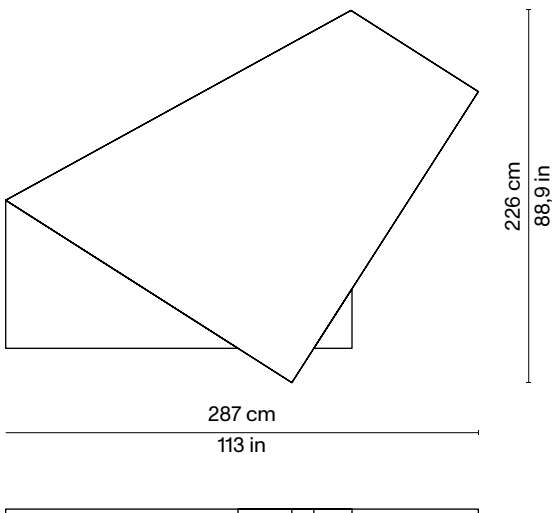

# The Other Side carpet 1

Dimensions:  
W 287 | D 226 cm  
W 113 | D 88,9 in

Materials:  
wool and bamboo silk

---

Pierre Gonalons

# The Other Side carpet 2

Dimensions:  
W 293 | D 270 cm  
W 115,3 | D 106,3 in

Materials:  
wool and bamboo silk

---

Pierre Gonalons