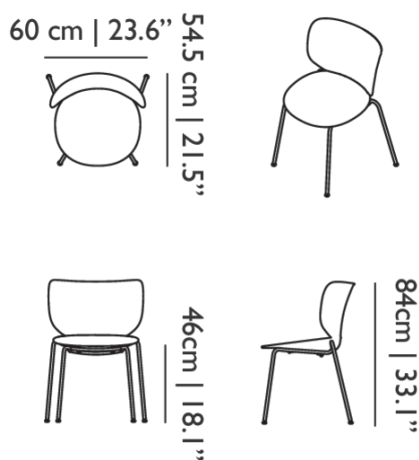

Product

WIDTH 56cm | 22"

HEIGHT 84cm | 33.1"

DEPTH 54.5cm | 21.5"

WEIGHT NETTO 5.2kg | 11.46lbs

Packaging

WIDTH 70.5cm | 27.8"

HEIGHT 60.5cm | 23.8"

WIDTH 70.5cm | 27.8"
HEIGHT 60.5cm | 23.8"
CUBAGE 0.28m³ | 9.79ft³
LENGTH 65cm | 25.6"
WEIGHT 16kg | 35.27lbs

Technical

ADDITIONAL

the price you see is per box containing 2 pieces.

MATERIAL

PPGF and Steel

COMPLIANCE

45cm | 17.7"

SEAT HEIGHT

46cm | 18.1"

SEAT WIDTH

50cm | 19.7"

WEIGHT CAPACITY

110kg | 242.51lbs

STACKABLE

Yes, max 5 high

Hana Chairs Un-Upholstered Set of 2 / Stackable Chrome Legs

Dimensions

Product

WIDTH 60cm | 23.6"
HEIGHT 84cm | 33.1"
DEPTH 54.5cm | 21.5"
WEIGHT NETTO 5.7kg | 12.57lbs

Packaging

WIDTH 62.5cm | 24.6"
HEIGHT 58.5cm | 23"
CUBAGE 0.26m³ | 9.04ft³
LENGTH 70cm | 27.6"
WEIGHT 11.4kg | 25.13lbs