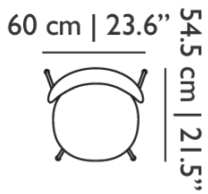

Product

WIDTH 56cm | 22"

HEIGHT 84cm | 33.1"

DEPTH 54.5cm | 21.5"

WEIGHT NETTO 5.2kg | 11.46lbs

Packaging

WIDTH 70.5cm | 27.8"

HEIGHT 60.5cm | 23.8"

WIDTH 70.5cm | 27.8"
HEIGHT 60.5cm | 23.8"
CUBAGE 0.28m³ | 9.79ft³
LENGTH 65cm | 25.6"
WEIGHT 16kg | 35.27lbs

Technical

ADDITIONAL

the price you see is per box containing 2 pieces.

MATERIAL

PPGF and Steel

COMPLIANCE

CE, OEKO-TEX

SEAT DEPTH

45cm | 17.7"

SEAT HEIGHT

46cm | 18.1"

SEAT WIDTH

50cm | 19.7"

WEIGHT CAPACITY

110kg | 242.51lbs

Hana Chairs Un-Upholstered Set of 2 / Stackable Black Legs

Dimensions

Product

WIDTH 60cm | 23.6"
HEIGHT 84cm | 33.1"
DEPTH 54.5cm | 21.5"
WEIGHT NETTO 5.7kg | 12.57lbs

Packaging

WIDTH 62.5cm | 24.6"
HEIGHT 58.5cm | 23"
CUBAGE 0.26m³ | 9.04ft³
LENGTH 70cm | 27.6"
WEIGHT 11.4kg | 25.13lbs