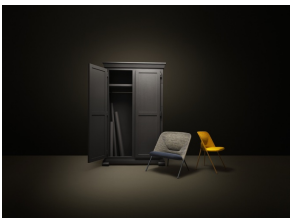

## Shift Lounge Chair

JONAS FORSMAN

When folded, the chair is flat to facilitate shipping and storing, yet once unfolded it acquires a rounded, three-dimensional shape thanks to its comfy outfit, with a soft knitted backrest and padded seat. The Shift Lounge Chair fits & shifts comfortably in any space, from a small metropolitan apartment to a villa.

### *Detailing*

The Shift lives up to its name: this chair can be folded in and out. Due to its lightweight, it's easy to move from one place to another.

---