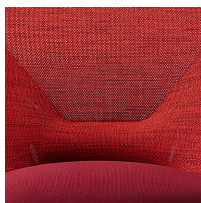

## Shift Lounge Chair

JONAS FORSMAN

When folded, the chair is flat to facilitate shipping and storing, yet once unfolded it acquires a rounded, three-dimensional shape thanks to its comfy outfit, with a soft knitted backrest and padded seat. The Shift Lounge Chair fits & shifts comfortably in any space, from a small metropolitan apartment to a villa.

### *Detailing*

The Shift lives up to its name: this chair can be folded in and out. Due to its lightweight, it's easy to move from one place to another.

---

### *Colours*

Blue Grey

Bright Red

Yellow