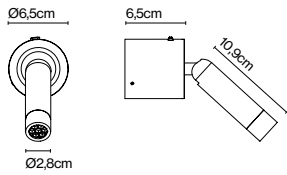

Ledtube A

Range of positions

For more than ten years, the Ledtube has been one of the most iconic products in the Marset collection: a headboard lamp with a powerful, movable beam of light that's an archetype due to its functionality and ability to blend with any space.

Ledtube A

Light Source:
LED SMD 700mA 2,1W 2700K
CRI90 226,5lm

Luminaire:
100 - 240 VAC 4,25W 131lm

LED included

Optics

Injected aluminium structure. Integrated switch to turn the lamp on and off. Lens at 25° with a honeycomb grill to avoid glare.

- Aluminium
- White (Ral 9010)
- Black (Ral 9005)
- Bronze

- [Download](#) Assembly Instructions
- [Download](#) 2D
- [Download](#) 3D
- [Download](#) Photometric data

Range