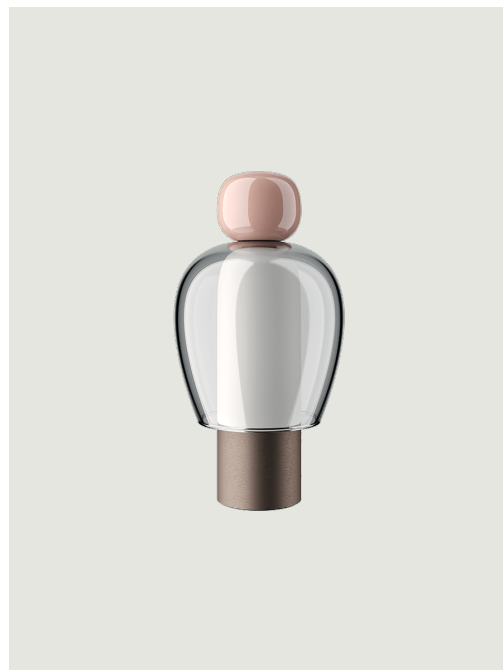

Easy Peasy,
Design by Luca Nichetto

Model Easy Peasy Chestnut

With a strong personality and a sculptural form reminiscing the shape of bells, Easy Peasy is a set of portable and rechargeable table lamps, consisting of two rounded elements, a body and a knob. Made of blown glass, *Easy Peasy* allows for personal customisation of the living spaces. Its portability, different shapes and colours, and the *dim-to-warm* functionality of its light source allow users to connect, play and interact with the variable configuration options.

EAC

Options of Easy Peasy

Easy Peasy Flamingo

Easy Peasy Lagoon

Easy Peasy Kelp

Easy Peasy,
Design by Luca Nichetto

Model Easy Peasy Flamingo

With a strong personality and a sculptural form reminiscing the shape of bells, Easy Peasy is a set of portable and rechargeable table lamps, consisting of two rounded elements, a body and a knob. Made of blown glass, *Easy Peasy* allows for personal customisation of the living spaces. Its portability, different shapes and colours, and the *dim-to-warm* functionality of its light source allow users to connect, play and interact with the variable configuration options.

Easy Peasy Flamingo	Light source	Knob: Technopolymer	Shade: Blown glass	Base : Metal	Code
 	LED Dim-to-Warm from 2700 K to 3300 K 3 W / 380 lm 2000 mA Battery CRI 90 MacAdam 3-Step	Pink	Grey	Brushed Bronze	17081 6226

Easy Peasy Lagoon

Easy Peasy Kelp

Easy Peasy Chestnut

Easy Peasy,
Design by Luca Nichetto

Model Easy Peasy Lagoon

With a strong personality and a sculptural form reminiscing the shape of bells, Easy Peasy is a set of portable and rechargeable table lamps, consisting of two rounded elements, a body and a knob. Made of blown glass, *Easy Peasy* allows for personal customisation of the living spaces. Its portability, different shapes and colours, and the *dim-to-warm* functionality of its light source allow users to connect, play and interact with the variable configuration options.