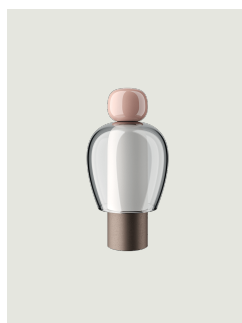

Easy Peasy,
Design by Luca Nichetto

Model Easy Peasy Chestnut

With a strong personality and a sculptural form reminiscing the shape of bells, Easy Peasy is a set of portable and rechargeable table lamps, consisting of two rounded elements, a body and a knob. Made of blown glass, *Easy Peasy* allows for personal customisation of the living spaces. Its portability, different shapes and colours, and the *dim-to-warm* functionality of its light source allow users to connect, play and interact with the variable configuration options.

Easy Peasy Lagoon

Easy Peasy Kelp

Easy Peasy Chestnut

Easy Peasy,
Design by Luca Nichetto

Model Easy Peasy Lagoon

With a strong personality and a sculptural form reminiscing the shape of bells, Easy Peasy is a set of portable and rechargeable table lamps, consisting of two rounded elements, a body and a knob. Made of blown glass, *Easy Peasy* allows for personal customisation of the living spaces. Its portability, different shapes and colours, and the *dim-to-warm* functionality of its light source allow users to connect, play and interact with the variable configuration options.

Easy Peasy Lagoon	Light source	Knob: Technopolymer	Shade: Blown glass	Base : Metal	Code
	LED Dim-to-Warm from 2700 K to 3300 K 3 W / 380 lm 2000 mA Battery CRI 90 MacAdam 3-Step	 Turquoise	 Honey	 Brushed Gold	17081 8126

Net weight: 0.85 kg

Parcels: 1

IP20

Energy Saving 

Dim-to-Warm 

Options of Easy Peasy

Easy Peasy Flamingo

Easy Peasy Kelp