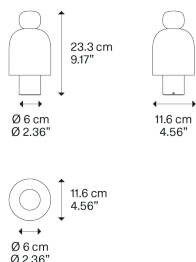

Easy Peasy Chestnut