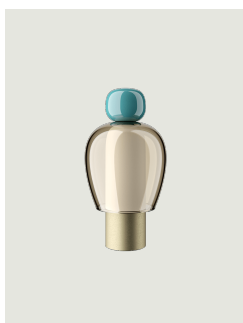

Easy Peasy,
Design by Luca Nichetto

Model Easy Peasy Chestnut

With a strong personality and a sculptural form reminiscing the shape of bells, Easy Peasy is a set of portable and rechargeable table lamps, consisting of two rounded elements, a body and a knob. Made of blown glass, *Easy Peasy* allows for personal customisation of the living spaces. Its portability, different shapes and colours, and the *dim-to-warm* functionality of its light source allow users to connect, play and interact with the variable configuration options.

Easy Peasy Chestnut

Light source

LED
Dim-to-Warm
from 2700 K
to 3300 K
3 W / 380 lm
2000 mA Battery
CRI 90
MacAdam 3-Step

Knob: Technopolymer

Taupe

Shade: Blown glass

Grey

Base : Metal

EAC

Options of Easy Peasy

Easy Peasy Flamingo

Easy Peasy Lagoon

Easy Peasy Kelp

Easy Peasy,
Design by Luca Nichetto

Model Easy Peasy Flamingo

With a strong personality and a sculptural form reminiscing the shape of bells, Easy Peasy is a set of portable and rechargeable table lamps, consisting of two rounded elements, a body and a knob. Made of blown glass, *Easy Peasy* allows for personal customisation of the living spaces. Its portability, different shapes and colours, and the *dim-to-warm* functionality of its light source allow users to connect, play and interact with the variable configuration options.

Easy Peasy Flamingo	Light source	Knob: Technopolymer	Shade: Blown glass	Base : Metal	Code
 	LED Dim-to-Warm from 2700 K to 3300 K 3 W / 380 lm 2000 mA Battery CRI 90 MacAdam 3-Step	Pink	Grey	Brushed Bronze	17081 6226