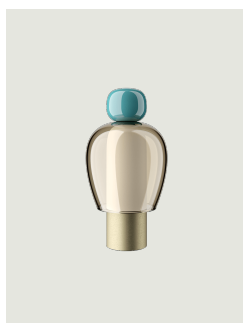

Easy Peasy,
Design by Luca Nichetto

Model Easy Peasy Chestnut

With a strong personality and a sculptural form reminiscing the shape of bells, Easy Peasy is a set of portable and rechargeable table lamps, consisting of two rounded elements, a body and a knob. Made of blown glass, *Easy Peasy* allows for personal customisation of the living spaces. Its portability, different shapes and colours, and the *dim-to-warm* functionality of its light source allow users to connect, play and interact with the variable configuration options.

EAC

Options of Easy Peasy

Easy Peasy Flamingo

Easy Peasy Lagoon

Easy Peasy Kelp

Easy Peasy,
Design by Luca Nichetto

Model Easy Peasy Flamingo

With a strong personality and a sculptural form reminiscing the shape of bells, Easy Peasy is a set of portable and rechargeable table lamps, consisting of two rounded elements, a body and a knob. Made of blown glass, *Easy Peasy* allows for personal customisation of the living spaces. Its portability, different shapes and colours, and the *dim-to-warm* functionality of its light source allow users to connect, play and interact with the variable configuration options.

Easy Peasy Flamingo	Light source	Knob: Technopolymer	Shade: Blown glass	Base : Metal	Code
 	LED Dim-to-Warm from 2700 K to 3300 K 3 W / 380 lm 2000 mA Battery CRI 90 MacAdam 3-Step	Pink	Grey	Brushed Bronze	17081 6226

Easy Peasy Lagoon

Easy Peasy Kelp

Easy Peasy Chestnut

Easy Peasy,
Design by Luca Nichetto

Model Easy Peasy Lagoon

With a strong personality and a sculptural form reminiscing the shape of bells, Easy Peasy is a set of portable and rechargeable table lamps, consisting of two rounded elements, a body and a knob. Made of blown glass, *Easy Peasy* allows for personal customisation of the living spaces. Its portability, different shapes and colours, and the *dim-to-warm* functionality of its light source allow users to connect, play and interact with the variable configuration options.