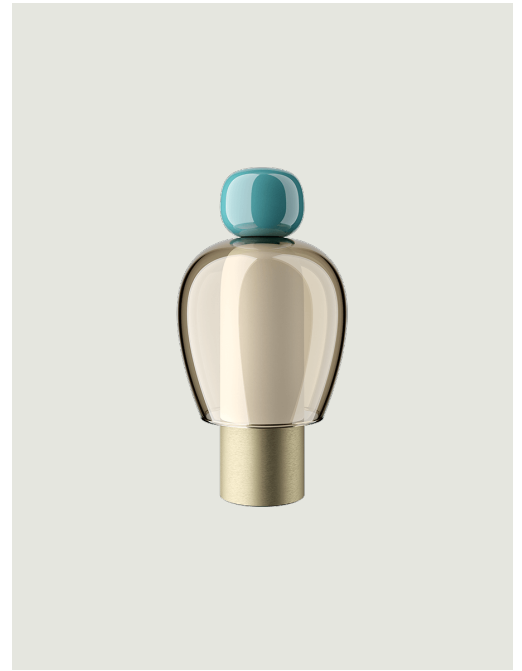

Easy Peasy,
Design by Luca Nichetto

Model Easy Peasy Chestnut

With a strong personality and a sculptural form reminiscing the shape of bells, Easy Peasy is a set of portable and rechargeable table lamps, consisting of two rounded elements, a body and a knob. Made of blown glass, *Easy Peasy* allows for personal customisation of the living spaces. Its portability, different shapes and colours, and the *dim-to-warm* functionality of its light source allow users to connect, play and interact with the variable configuration options.

EAC

Options of Easy Peasy

Easy Peasy Flamingo

Easy Peasy Lagoon

Easy Peasy Kelp

Easy Peasy,
Design by Luca Nichetto

Model Easy Peasy Flamingo

With a strong personality and a sculptural form reminiscing the shape of bells, Easy Peasy is a set of portable and rechargeable table lamps, consisting of two rounded elements, a body and a knob. Made of blown glass, *Easy Peasy* allows for personal customisation of the living spaces. Its portability, different shapes and colours, and the *dim-to-warm* functionality of its light source allow users to connect, play and interact with the variable configuration options.

Easy Peasy Lagoon

Easy Peasy Kelp

Easy Peasy Chestnut

Easy Peasy,
Design by Luca Nichetto

Model Easy Peasy Lagoon

With a strong personality and a sculptural form reminiscing the shape of bells, Easy Peasy is a set of portable and rechargeable table lamps, consisting of two rounded elements, a body and a knob. Made of blown glass, *Easy Peasy* allows for personal customisation of the living spaces. Its portability, different shapes and colours, and the *dim-to-warm* functionality of its light source allow users to connect, play and interact with the variable configuration options.

Easy Peasy Lagoon	Light source	Knob: Technopolymer	Shade: Blown glass	Base : Metal	Code
	LED Dim-to-Warm from 2700 K to 3300 K 3 W / 380 lm 2000 mA Battery CRI 90 MacAdam 3-Step	 Turquoise	 Honey	 Brushed Gold	17081 8126