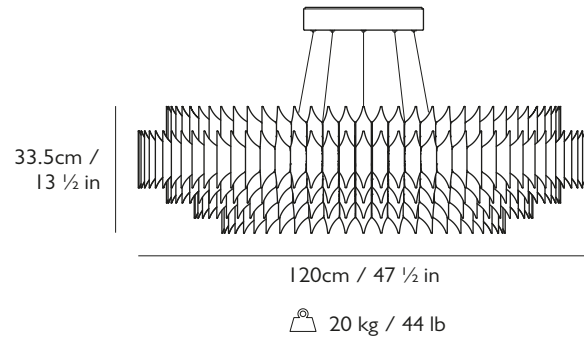

LEE BROOM

KING

PRODUCT DETAILS

Name	Year of Design
King Extra Large	2024

Product Code	110-130V	220-240V
King Extra Large	KIN0120	KIN0020

Materials

Aluminium with brushed gold finish

Brushed Gold

Illumination

126W / 220-240V or 110-130V / Integrated LED / 2700k

Dimming

Dimmable. Mains voltage. TRIAC / Leading edge

Dimensions

Ø 120 cm x H 33.5 cm / Ø 47 1/2 x H 13 1/2 in

Weight

Product (net) : 20 kg / 44 lb Crated - please contact us

Suspension

Length : 300 cm / 118 1/8 in (adjustable length)
5 x steel tensile wire & 1 x cord with transparent casing

Ceiling Plate / Canopy

Ø 32cm x H 6cm - Ø 12 5/8 in x H 2 3/8 in
in matching brushed gold finish with integrated LED driver

Certification

110-130V : UL, cULus
220-240V : CE, UKCA, CB