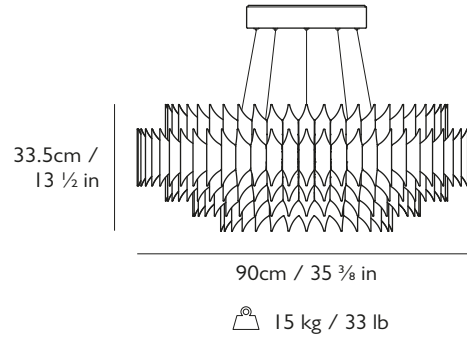

LEE BROOM

KING

PRODUCT DETAILS

Name	Year of Design
King Large	2024

Product Code	110-130V	220-240V
King Large	KIN0110	KIN0010

Materials

Aluminium with brushed gold finish

Brushed Gold

Illumination

86W / 220-240V or 110-130V / Integrated LED / 2700k

Dimming

Dimmable. Mains voltage. TRIAC / Leading edge

Dimensions

Ø 90 cm x H 33.5 cm / Ø 35 3/8 x H 13 1/2 in

Weight

Product (net) : 15 kg / 33 lb Crated - please contact us

Suspension

Length : 300 cm / 118 1/8 in (adjustable length)
5 x steel tensile wire & 1 x cord with transparent casing

Ceiling Plate / Canopy

Ø 32cm x H 6cm - Ø 12 5/8 in x H 2 3/8 in
in matching brushed gold finish with integrated LED driver

Certification

110-130V : UL, cULus
220-240V : CE, UKCA, CB