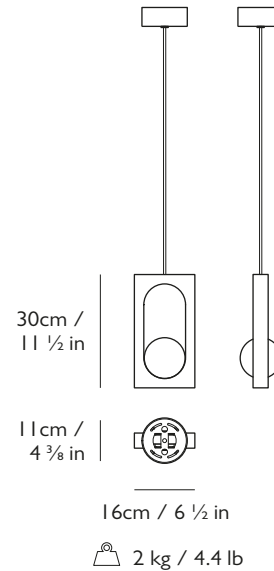

LEE BROOM

MYTHOS

PRODUCT DETAILS

Name	Year of Design	
Mythos Pendant	2024	

Product Code	110-130V	220-240V
Mythos Pendant, brushed brass	MYT0130	MYT0030
Mythos Pendant, blackened brass	MYT0131	MYT0031

Materials

Opal glass & brass with brushed or blackened finish:

Illumination

3W / 220-240V or 110-130V / G9 / 2700k
Supplied with 3W dimmable G9 LED bulb

Dimming

Dimmable. Mains voltage. TRIAC / Leading edge

Dimensions

H 30 cm x W 16 cm x D 11 cm / H 11 1/2 x W 6 1/2 x D 4 3/8 in

Weight

Product (net) : 2 kg / 4.4 lb   Boxed (gross) : 4.5 kg / 9.9 lb

Suspension

Length : 300 cm / 118 1/8 in (adjustable length)
Gold or brown fabric cable

Ceiling Plate / Canopy

Ø 12 cm x H 5 cm / Ø 4 3/4 in x H 2 in

Certification

110-130V : UL, cULus
220-240V : CE, UKCA, CB