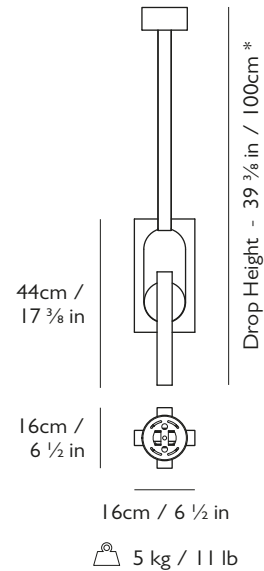

LEE BROOM

MYTHOS

PRODUCT DETAILS

Name	Year of Design
Mythos Duo Pendant	2024

Product Code	110-130V	220-240V
Mythos Duo Pendant, brushed brass	MYT0110	MYT0010
Mythos Duo Pendant, blackened brass	MYT0111	MYT0011

Materials

Opal glass, leather & brass with brushed or blackened finish:

Illumination

3W / 220-240V or 110-130V / G4 / 2700k
Supplied with 3W dimmable G4 LED bulb

Dimming

Dimmable. Mains voltage. TRIAC / Leading edge

Dimensions

H 44 cm x W 16 cm x D 16 cm / H 17 3/8 x W 6 1/2 x D 6 1/2 in

Weight

Product (net) : 5 kg / 11 lb   Boxed (gross) : 6.75 kg / 13.2 lb

Suspension

Brown leather strap - non-adjustable height.

* Drop heights available in three standard heights:

- 39 3/8 in (100cm)
- 78 1/2 in (200cm)
- 118 1/8 in (300cm)

Ceiling Plate / Canopy

Ø 12 cm x H 6 cm / Ø 4 3/4 in x H 2 3/8 in
Supplied with an LED driver integrated within the canopy.

Certification

110-130V : UL, cULus
220-240V : CE, UKCA, CB