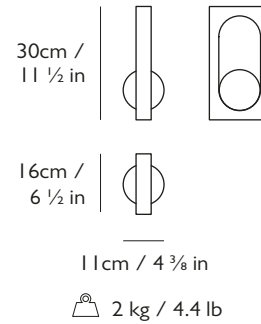

Dimensions

H 44 cm x W 16 cm x D 16 cm / H 17 3/8 x W 6 1/2 x D 6 1/2 in

Weight

Product (net) : 5 kg / 11 lb Boxed (gross) : 6.75 kg / 13.2 lb

Suspension

Brown leather strap - non-adjustable height.

* Drop heights available in three standard heights:

- 39 3/8 in (100cm)
- 78 1/2 in (200cm)
- 118 1/8 in (300cm)

Ceiling Plate / Canopy

Ø 12 cm x H 6 cm / Ø 4 3/4 in x H 2 3/8 in
Supplied with an LED driver integrated within the canopy.

Certification

110-130V : UL, cULus
220-240V : CE, UKCA, CB

Dimensions

H 30 cm x W 16 cm x D 11 cm / H 11 1/2 x W 6 1/2 x D 4 3/8 in

Weight

Product (net) : 2 kg / 4.4 lb Boxed (gross) : 4.5 kg / 9.9 lb

Suspension

Length : 300 cm / 118 1/8 in (adjustable length)
Gold or brown fabric cable

Ceiling Plate / Canopy

Ø 12 cm x H 5 cm / Ø 4 3/4 in x H 2 in

Certification

110-130V : UL, cULus
220-240V : CE, UKCA, CB

LEE BROOM

MYTHOS

PRODUCT DETAILS

Name	Year of Design
Mythos Wall Light	2024