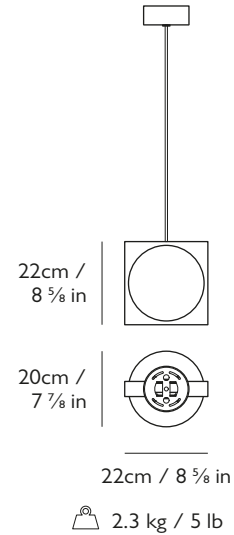

LEE BROOM

SOLSTICE

PRODUCT DETAILS

Name	Year of Design	
Solstice Pendant	2024	

Product Code	110-130V	220-240V
Solstice Pendant, brushed brass	SOL0110	SOL0010
Solstice Pendant, blackened brass	SOL0111	SOL0011

Dimensions

H 22 cm x W 22 cm x D 20 cm / H 8 5/8 x W 8 5/8 x D 7 7/8 in

Weight

Product (net) : 2.3 kg / 5 lb Boxed (gross) : 4.75 kg / 10.5 lb

Suspension

Length : 300 cm / 118 1/8 in (adjustable length)
Gold or brown fabric cable

Weight

Product (net) : 5 kg / 11 lb Boxed (gross) : 6.75 kg / 13.2 lb

Suspension

Length : 300 cm / 118 1/8 in (adjustable length)
Gold or brown fabric cable

Ceiling Plate / Canopy

Ø 12 cm x H 5 cm / Ø 4 3/4 in x H 2 in

Dimmable. Mains voltage. TRIAC / Leading edge

Dimensions

H 69 cm x W 22 cm x D 22 cm / H 27 1/8 x W 8 5/8 x D 8 5/8 in

Weight

Product (net) : 7.7 kg / 17 lb Boxed (gross) : 9.75 kg / 21.5 lb

Suspension

Length : 300 cm / 118 1/8 in (adjustable length)
Gold or brown fabric cable