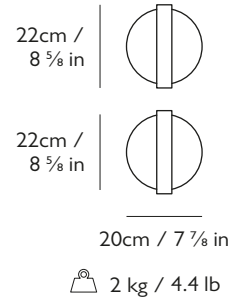

Dimensions

H 22 cm x W 22 cm x D 20 cm / H 8 5/8 x W 8 5/8 x D 7 7/8 in

Weight

Product (net) : 2.3 kg / 5 lb Boxed (gross) : 4.75 kg / 10.5 lb

Suspension

Length : 300 cm / 118 1/8 in (adjustable length)
Gold or brown fabric cable

Weight

Product (net) : 5 kg / 11 lb Boxed (gross) : 6.75 kg / 13.2 lb

Suspension

Length : 300 cm / 118 1/8 in (adjustable length)
Gold or brown fabric cable

Ceiling Plate / Canopy

Ø 12 cm x H 5 cm / Ø 4 3/4 in x H 2 in

Dimmable. Mains voltage. TRIAC / Leading edge

Dimensions

H 69 cm x W 22 cm x D 22 cm / H 27 1/8 x W 8 5/8 x D 8 5/8 in

Weight

Product (net) : 7.7 kg / 17 lb Boxed (gross) : 9.75 kg / 21.5 lb

Suspension

Length : 300 cm / 118 1/8 in (adjustable length)
Gold or brown fabric cable

Ceiling Plate / Canopy

Ø 12 cm x H 5 cm / Ø 4 3/4 in x H 2 in

Certification

110-130V : UL, cULus
220-240V : CE, UKCA, CB

LEE BROOM

SOLSTICE

PRODUCT DETAILS

Name	Year of Design	
Solstice Wall Light	2024	