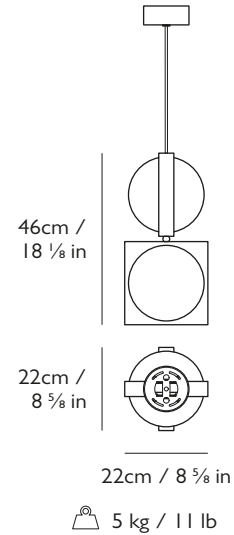

Dimensions

H 22 cm x W 22 cm x D 20 cm / H 8 5/8 x W 8 5/8 x D 7 7/8 in

Weight

Product (net) : 2.3 kg / 5 lb Boxed (gross) : 4.75 kg / 10.5 lb

Suspension

Length : 300 cm / 118 1/8 in (adjustable length)
Gold or brown fabric cable

Ceiling Plate / Canopy

Ø 12 cm x H 5 cm / Ø 4 3/4 in x H 2 in

Certification

110-130V : UL, cULus
220-240V : CE, UKCA, CB

LEE BROOM

SOLSTICE

PRODUCT DETAILS

Name	Year of Design
Solstice Duo Pendant	2024

Weight

Product (net) : 5 kg / 11 lb Boxed (gross) : 6.75 kg / 13.2 lb

Suspension

Length : 300 cm / 118 1/8 in (adjustable length)
Gold or brown fabric cable

Ceiling Plate / Canopy

Ø 12 cm x H 5 cm / Ø 4 3/4 in x H 2 in

Dimmable. Mains voltage. TRIAC / Leading edge

Dimensions

H 69 cm x W 22 cm x D 22 cm / H 27 1/8 x W 8 5/8 x D 8 5/8 in

Weight

Product (net) : 7.7 kg / 17 lb Boxed (gross) : 9.75 kg / 21.5 lb

Suspension

Length : 300 cm / 118 1/8 in (adjustable length)
Gold or brown fabric cable