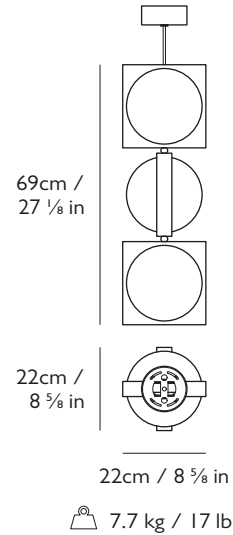

LEE BROOM

SOLSTICE

PRODUCT DETAILS

Name	Year of Design
Solstice Trio Pendant	2024

Product Code	110-130V	220-240V
Solstice Trio Pendant, brushed brass	SOL0130	SOL0030
Solstice Trio Pendant, blackened brass	SOL0131	SOL0031

Materials

Opal glass & brass with brushed or blackened finish:

Illumination

15W / 220-240V or 110-130V / E27 or E26 / 2700k
Supplied with 3x 5W dimmable E27/E26 LED bulbs

Dimming

Dimmable. Mains voltage. TRIAC / Leading edge

Dimensions

H 69 cm x W 22 cm x D 22 cm / H 27 1/8 x W 8 5/8 x D 8 5/8 in

Weight

Product (net) : 7.7 kg / 17 lb   Boxed (gross) : 9.75 kg / 21.5 lb

Suspension

Length : 300 cm / 118 1/8 in (adjustable length)
Gold or brown fabric cable

Ceiling Plate / Canopy

Ø 12 cm x H 5 cm / Ø 4 3/4 in x H 2 in

Certification

110-130V : UL, cULus
220-240V : CE, UKCA, CB