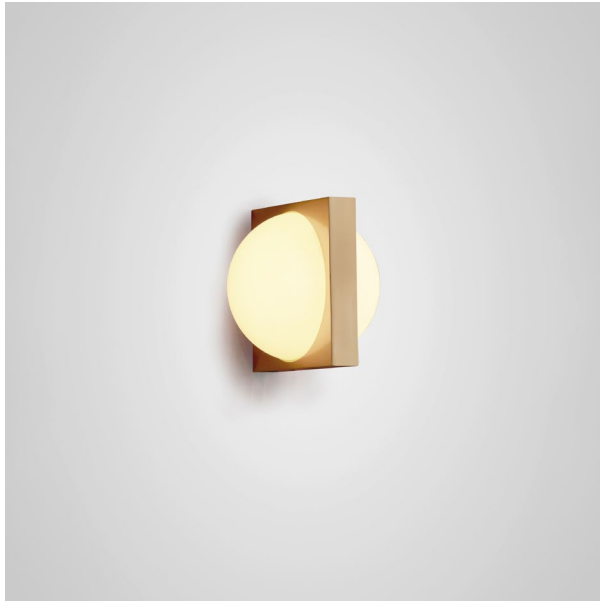

LEE BROOM

SOLSTICE

PRODUCT DETAILS

Name	Year of Design	
Solstice Pendant	2024	

Product Code	110-130V	220-240V
Solstice Pendant, brushed brass	SOL0110	SOL0010
Solstice Pendant, blackened brass	SOL0111	SOL0011

Materials

Opal glass & brass with brushed or blackened finish:

Brushed Brass Blackened Brass

Illumination

5W / 220-240V or 110-130V / E27 or E26 / 2700k
Supplied with 5W dimmable E27/E26 LED bulb

Dimming

Dimmable. Mains voltage. TRIAC / Leading edge

Ceiling Plate / Canopy

Ø 12 cm x H 5 cm / Ø 4 3/4 in x H 2 in

Certification

110-130V : UL, cULus
220-240V : CE, UKCA, CB

LEE BROOM

SOLSTICE

PRODUCT DETAILS

Name	Year of Design	
Solstice Wall Light	2024	

Product Code	110-130V	220-240V
Solstice Wall Light, brushed brass	SOL0140	SOL0040
Solstice Wall Light, blackened brass	SOL0141	SOL0041

Materials

Opal glass & brass with brushed or blackened finish:

Brushed Brass Blackened Brass