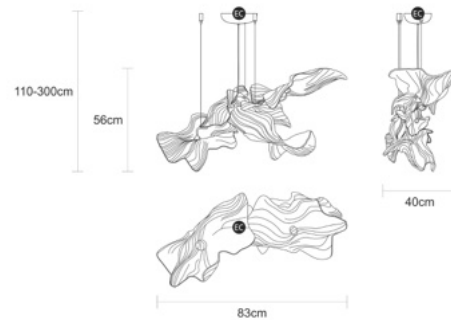

Aria Adagio Large

REFERENCE CT3483/4

DESCRIPTION

Aria moves unseen but never unnoticed. It rises from the whisper of a morning breeze and carries the laughter of rivers tumbling over ancient stones. Dancing through forests, bending leaves to its rhythm, and ascending to the mountaintops, Aria's melodies rise and fall like the breath of the earth itself. It borrows the voices of nature, the bird's jubilant song, the sigh of the wind through pines, the soft hum of bees in fields of lavender, the petals of a wildflower swaying in the sun, the murmur of faraway seas, uniting the farthest reaches of the world and shaping them into a timeless aria. All connected by the same invisible, beautiful force. Aria, the voice of nature, the breath of the earth, the melody of life itself. Moving within us, through us, and beyond us.

Finish shown here Metal FP PB | Glass 10 | White Porcelain

Designed and produced by hand in Portugal.

Serip reserves the right to make changes or improvements at any time it deems useful to guarantee the highest quality standards for its products.

Hand-finished, some variations may occur.

All the glass models are designed by Serip and exclusively handmade produced, establishing a unique and prestigious feature of the glass handwork art. For this reason, there is the possibility of variation in measures, weight, colour and shape represented.

TECHNICAL DRAWING