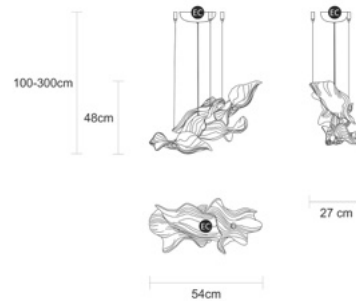

Aria Adagio Medium

REFERENCE CT3483/3

DESCRIPTION

Aria moves unseen but never unnoticed. It rises from the whisper of a morning breeze and carries the laughter of rivers tumbling over ancient stones. Dancing through forests, bending leaves to its rhythm, and ascending to the mountaintops, Aria's melodies rise and fall like the breath of the earth itself. It borrows the voices of nature, the bird's jubilant song, the sigh of the wind through pines, the soft hum of bees in fields of lavender, the petals of a wildflower swaying in the sun, the murmur of faraway seas, uniting the farthest reaches of the world and shaping them into a timeless aria. All connected by the same invisible, beautiful force. Aria, the voice of nature, the breath of the earth, the melody of life itself. Moving within us, through us, and beyond us.

TECHNICAL DRAWING

Finish shown here Metal FP | Glass 10 | White Porcelain

Designed and produced by hand in Portugal.

Serip reserves the right to make changes or improvements at any time it deems useful to guarantee the highest quality standards for its products.

Hand-finished, some variations may occur.

All the glass models are designed by Serip and exclusively handmade produced, establishing a unique and prestigious feature of the glass handwork art. For this reason, there is the possibility of variation in measures, weight, colour and shape represented.