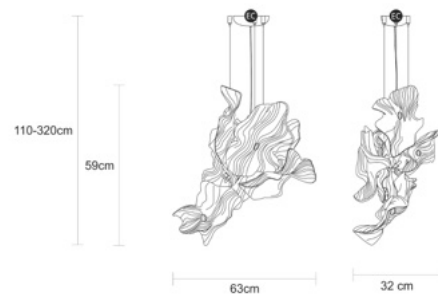

Finish shown here Metal PR | Glass 41 | White Porcelain

Designed and produced by hand in Portugal.

Serip reserves the right to make changes or improvements at any time it deems useful to guarantee the highest quality standards for its products.

TECHNICAL DRAWING

SERIP

TECHNICAL SPECIFICATIONS

MEASUREMENTS

FIXTURE SIZE & WEIGHT

Width 32.00cm / 13.00in

Height 59.00cm / 23.00in

Length 63.00cm / 25.00in

OAH Overall Height Min 110.00cm / 43.00in

OAH Overall Height Max 320.00cm / 126.00in

Weight 11.00kg / 24.00lb

PACKAGE SIZE & WEIGHT

(m)Package 1/2 0.00m x 0.00m x 0.00m
=0.00CBM

ELECTRIC FEATURE

IP degree IP20

TECHNICAL DRAWING

SERIP

TECHNICAL SPECIFICATIONS

MEASUREMENTS

FIXTURE SIZE & WEIGHT

Width 50.00cm / 20.00in

Height 81.00cm / 32.00in

Length 62.00cm / 24.00in