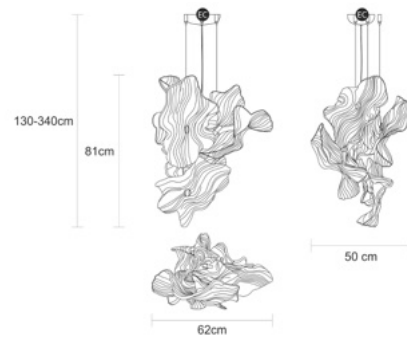

Finish shown here Metal PR | Glass 10 | White Porcelain

Designed and produced by hand in Portugal.

Serip reserves the right to make changes or improvements at any time it deems useful to guarantee the highest quality standards for its products.

TECHNICAL DRAWING

SERIP

TECHNICAL SPECIFICATIONS

MEASUREMENTS

FIXTURE SIZE & WEIGHT

Width 50.00cm / 20.00in

Height 81.00cm / 32.00in

Length 62.00cm / 24.00in

OAH Overall Height Min 100.00cm / 39.00in

OAH Overall Height Max 310.00cm / 122.00in

Weight 25.00kg / 55.00lb

PACKAGE SIZE & WEIGHT

(m)Package 1/2 1.00m x 0.60m x 1.40m

=0.84CBM

(in)Package 1/2 39.00in x 24.00in x 55.00in