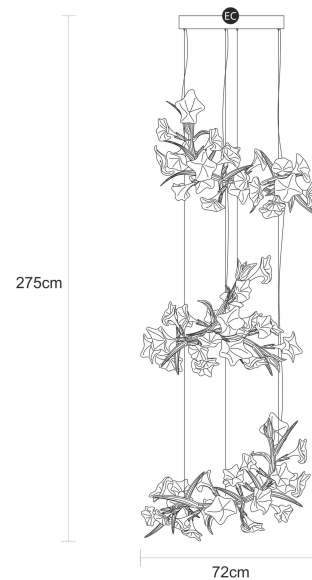

TECHNICAL DRAWING

SERIP

TECHNICAL SPECIFICATIONS

MEASUREMENTS

FIXTURE SIZE & WEIGHT

Height 275.00cm / 78.00in

Length 72.00cm / 28.00in

Weight 60.00kg / 132.00lb

PACKAGE SIZE & WEIGHT

(m)Package 1/2 0.00m x 0.00m x 0.00m
=0.00CBM

ELECTRIC FEATURE

Installation Ceilling
IP degree IP20

220-240V 50Hz-60Hz
Max Power Consumption 89W
Light Sources
72 x LED 1,1W

Included Sources