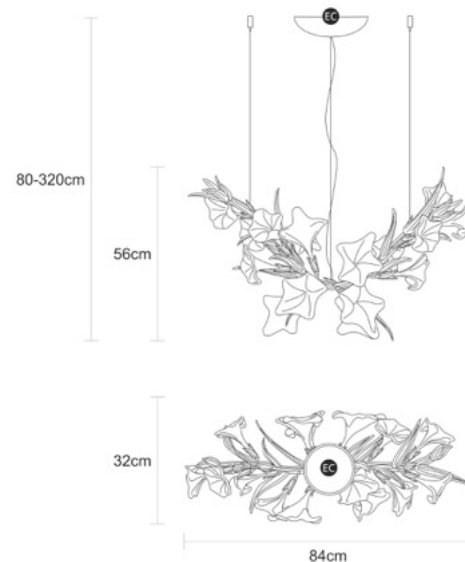

TECHNICAL DRAWING

SERIP

TECHNICAL SPECIFICATIONS

MEASUREMENTS

FIXTURE SIZE & WEIGHT

Width 32.00cm / 13.00in

Height 56.00cm / 22.00in

Length 84.00cm / 33.00in

OAH Overall Height Min 80.00cm / 32.00in

OAH Overall Height Max 320.00cm / 126.00in

Weight 18.00kg / 40.00lb

PACKAGE SIZE & WEIGHT

(m)Package 1/2 1.00m x 0.50m x 1.00m

=0.50CBM

(in)Package 1/2 39.37in x 19.69in x 39.37in

=17.66ft³

Weight 1/2 100.00kg / 221.00lb (aprox.)

ELECTRIC FEATURE

Installation Ceiling

IP degree IP20

220-240V 50Hz-60Hz

Max Power Consumption 20W

Light Sources

TECHNICAL DRAWING

SERIP

TECHNICAL SPECIFICATIONS

MEASUREMENTS

FIXTURE SIZE & WEIGHT

Width 40.00cm / 16.00in

Height 58.00cm / 23.00in

Length 131.00cm / 52.00in