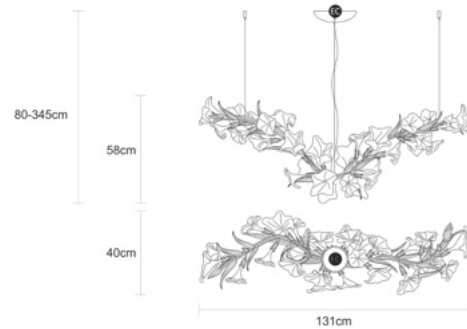

TECHNICAL DRAWING

SERIP

TECHNICAL SPECIFICATIONS

MEASUREMENTS

FIXTURE SIZE & WEIGHT

Width 40.00cm / 16.00in

Height 58.00cm / 23.00in

Length 131.00cm / 52.00in

OAH Overall Height Min 80.00cm / 32.00in

OAH Overall Height Max 345.00cm / 136.00in

Weight 25.00kg / 55.00lb

PACKAGE SIZE & WEIGHT

(m)Package 1/2 0.90m x 0.63m x 1.50m

=0.85CBM

(in)Package 1/2 35.43in x 24.80in x 59.06in