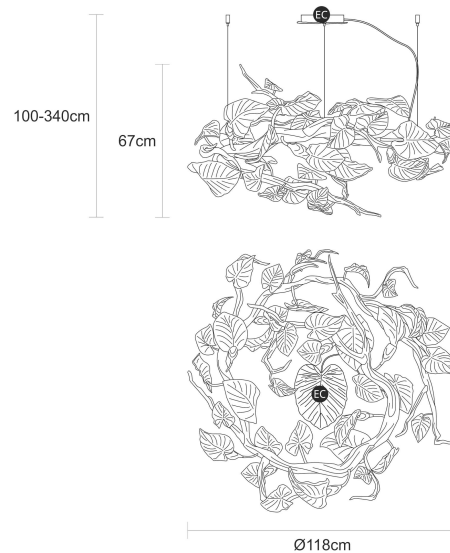

TECHNICAL DRAWING

TECHNICAL SPECIFICATIONS

MEASUREMENTS

FIXTURE SIZE & WEIGHT

Diameter 118.00cm / 46.00in

Height 67.00cm / 26.00in

OAH Overall Height Min 100.00cm / 34.00in

OAH Overall Height Max 340.00cm / 134.00in

Weight 43.00kg / 88.00lb

PACKAGE SIZE & WEIGHT

(m)Package 1/2 0.00m x 0.00m x 0.00m
=0.00CBM

ELECTRIC FEATURE

Installation Ceiling

IP degree IP20

220-240V 50Hz-60Hz

Max Power Consumption 23W