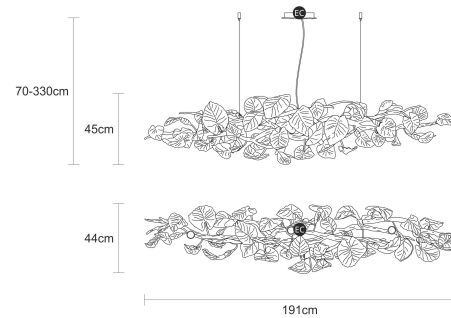

TECHNICAL DRAWING

TECHNICAL SPECIFICATIONS

MEASUREMENTS

FIXTURE SIZE & WEIGHT

Width 44.00cm / 17.20in

Height 45.00cm / 17.60in

Lenght 191.00cm / 74.50in

OAH Overall Height Min 70.00cm / 28.00in

OAH Overall Height Max 330.00cm / 130.00in

Weight 39.00kg / 85.80lb

PACKAGE SIZE & WEIGHT

(m)Package 1/2 80.00m x 77.00m x 210.00m

=1.29CBM

(in)Package 1/2 31.50in x 30.32in x 82.69in

=45.56ft³

ELECTRIC FEATURE