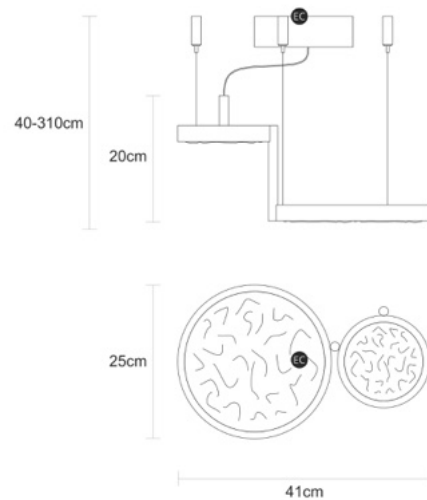

TECHNICAL DRAWING

TECHNICAL SPECIFICATIONS

MEASUREMENTS

FIXTURE SIZE & WEIGHT

Width 25.00cm / 10.00in

Height 20.00cm / 8.00in

Length 41.00cm / 16.00in

OAH Overall Height Min 70.00cm / 16.00in

OAH Overall Height Max 310.00cm / 122.00in

Weight 4.00kg / 10.00lb

PACKAGE SIZE & WEIGHT

(m)Package 1/2 0.64m x 0.46m x 0.64m
=0.19CBM

(in)Package 1/2 0.25in x 0.18in x 0.25in
=6.70ft³

ELECTRIC FEATURE

Installation Ceiling
IP degree IP 20

TECHNICAL DRAWING

TECHNICAL SPECIFICATIONS

MEASUREMENTS

FIXTURE SIZE & WEIGHT

Width 33.00cm / 13.00in

Height 26.00cm / 10.00in

Length 44.00cm / 17.00in

OAH Overall Height Min 45.00cm / 18.00in

OAH Overall Height Max 315.00cm / 124.00in

Weight 4.00kg / 10.00lb

PACKAGE SIZE & WEIGHT

(m)Package 1/2 0.64m x 0.46m x 0.64m

=0.19CBM

(in)Package 1/2 0.25in x 0.18in x 0.25in

=6.70ft³

ELECTRIC FEATURE