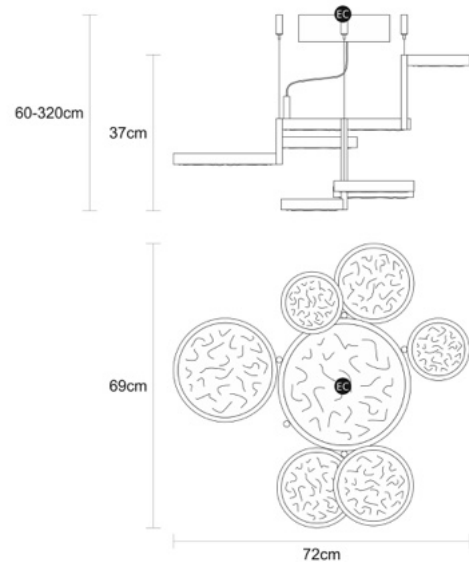

TECHNICAL DRAWING

TECHNICAL SPECIFICATIONS

MEASUREMENTS

FIXTURE SIZE & WEIGHT

Width 33.00cm / 13.00in

Height 26.00cm / 10.00in

Length 44.00cm / 17.00in

OAH Overall Height Min 45.00cm / 18.00in

OAH Overall Height Max 315.00cm / 124.00in

Weight 4.00kg / 10.00lb

PACKAGE SIZE & WEIGHT

(m)Package 1/2 0.64m x 0.46m x 0.64m

=0.19CBM

(in)Package 1/2 0.25in x 0.18in x 0.25in

=6.70ft³

ELECTRIC FEATURE

TECHNICAL DRAWING

TECHNICAL SPECIFICATIONS

MEASUREMENTS

FIXTURE SIZE & WEIGHT

Width 69.00cm / 27.00in

Height 37.00cm / 15.00in

Lenght 72.00cm / 28.00in

OAH Overall Heigth Min 60.00cm / 24.00in

OAH Overall Heigth Max 320.00cm / 126.00in

Weight 18.00kg / 40.00lb

PACKAGE SIZE & WEIGHT

(m)Package 1/2 0.95m x 0.77m x 0.95m
=0.69CBM

(in)Package 1/2 0.37in x 0.30in x 0.37in
=24.40ft³

ELECTRIC FEATURE

Installation Ceiling
IP degree IP 20