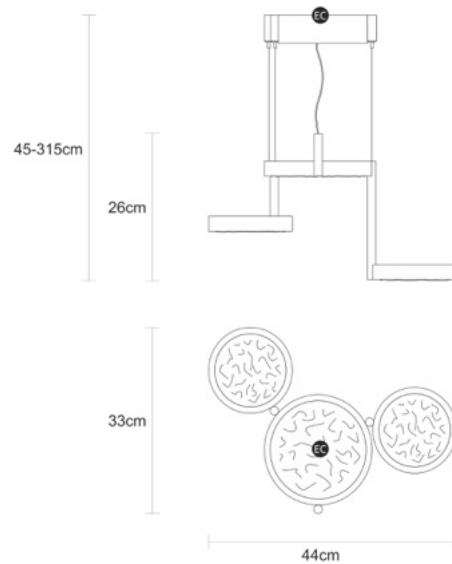

OAH Overall Height Max 310.00cm / 122.00in

Weight 4.00kg / 10.00lb

PACKAGE SIZE & WEIGHT

(m)Package 1/2 0.64m x 0.46m x 0.64m
=0.19CBM

(in)Package 1/2 0.25in x 0.18in x 0.25in
=6.70ft³

ELECTRIC FEATURE

Installation Ceiling
IP degree IP 20

TECHNICAL DRAWING

TECHNICAL SPECIFICATIONS

MEASUREMENTS

FIXTURE SIZE & WEIGHT

Width 33.00cm / 13.00in

Height 26.00cm / 10.00in

Length 44.00cm / 17.00in

OAH Overall Height Min 45.00cm / 18.00in

OAH Overall Height Max 315.00cm / 124.00in

Weight 4.00kg / 10.00lb

PACKAGE SIZE & WEIGHT

(m)Package 1/2 0.64m x 0.46m x 0.64m

=0.19CBM

(in)Package 1/2 0.25in x 0.18in x 0.25in

=6.70ft³

ELECTRIC FEATURE

TECHNICAL DRAWING

TECHNICAL SPECIFICATIONS

MEASUREMENTS

FIXTURE SIZE & WEIGHT

Width 69.00cm / 27.00in

Height 37.00cm / 15.00in

Lenght 72.00cm / 28.00in

OAH Overall Heigth Min 60.00cm / 24.00in