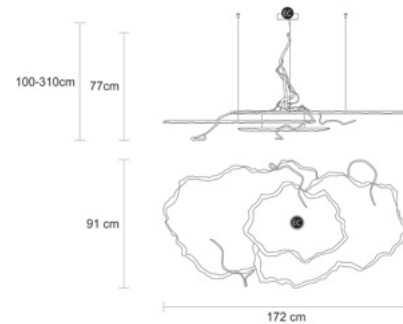

Origem Quasar Large

REFERENCE CT3458

DESCRIPTION

There is something about life that blossoms unexpectedly through the brokenness of the rocks, manifesting unlikely beauties that sparkle amidst the chaos. This persistence of nature facing the changes of the ecosystem gives us hope and shows us how persistent life is. It exhibits the true meaning of resilience through the ability to face uncertainty, seeing it as an opportunity for transformation and evolution to a new state, giving rise to new forms of life. Inspired by this symbolism emerges the Origem collection that contemplates the embracing of the improbable, appreciating beauty without denying chaos, originating life and light in the unexpected.

Finish shown here Metal FO | Stone Beige Estremoz

Designed and produced by hand in Portugal.

Serip reserves the right to make changes or improvements at any time it deems useful to guarantee the highest quality standards for its products.

Hand-finished, some variations may occur.

All the glass models are designed by Serip and exclusively handmade produced, establishing a unique and prestigious feature of the glass handwork art. For this reason, there is the possibility of variation in measures, weight, colour and shape represented.

TECHNICAL DRAWING