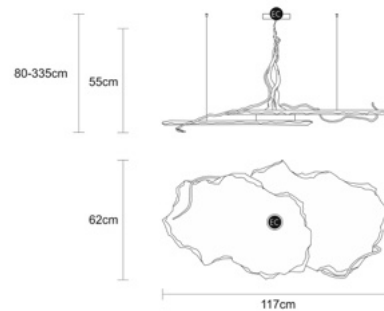

Origem Quasar Medium

REFERENCE CT3457

DESCRIPTION

There is something about life that blossoms unexpectedly through the brokenness of the rocks, manifesting unlikely beauties that sparkle amidst the chaos. This persistence of nature facing the changes of the ecosystem gives us hope and shows us how persistent life is. It exhibits the true meaning of resilience through the ability to face uncertainty, seeing it as an opportunity for transformation and evolution to a new state, giving rise to new forms of life. Inspired by this symbolism emerges the Origem collection that contemplates the embracing of the improbable, appreciating beauty without denying chaos, originating life and light in the unexpected.

Finish shown here Metal FO | Stone Beige Estremoz

Designed and produced by hand in Portugal.

Serip reserves the right to make changes or improvements at any time it deems useful to guarantee the highest quality standards for its products.

Hand-finished, some variations may occur.

All the glass models are designed by Serip and exclusively handmade produced, establishing a unique and prestigious feature of the glass handwork art. For this reason, there is the possibility of variation in measures, weight, colour and shape represented.

TECHNICAL DRAWING