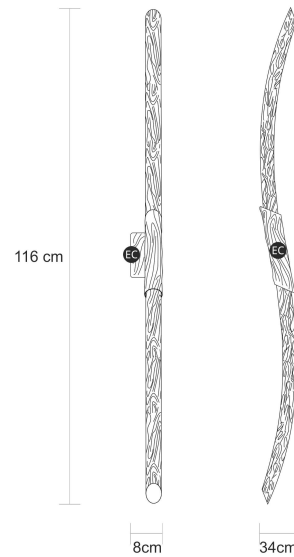

TECHNICAL DRAWING

SERIP

TECHNICAL SPECIFICATIONS

MEASUREMENTS

FIXTURE SIZE & WEIGHT

Diameter 8.00cm / 3.00in
Height 116.00cm / 46.00in
Length 34.00cm / 13.00in
Weight 7.00kg / 15.00lb

PACKAGE SIZE & WEIGHT

(m)Package 1/2 0.00m x 0.00m x 0.00m
=0.00CBM