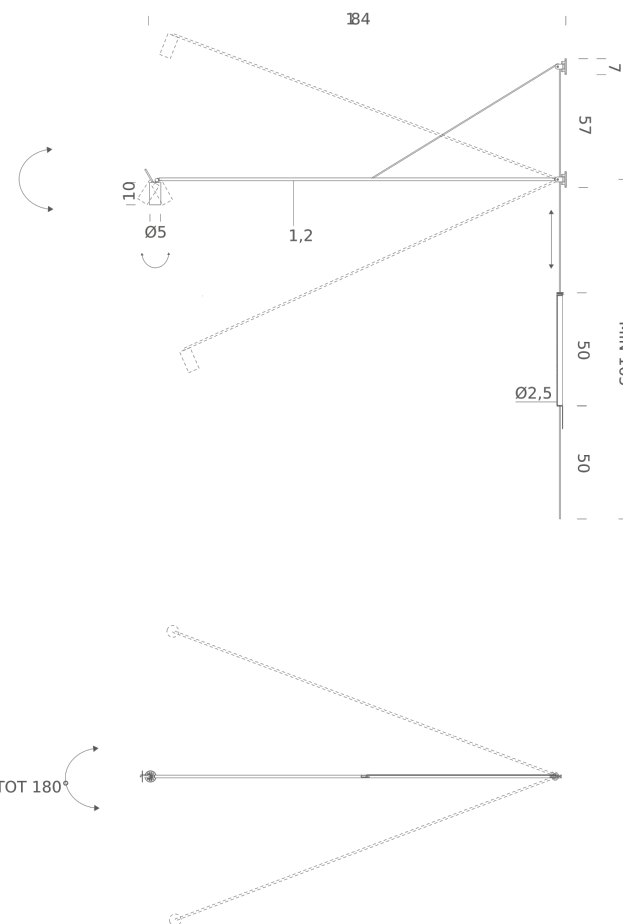

SWAN

Bernhard Osann

A graphic symbol, essential lines that accentuate the Swan lamp's great flexibility of movement and functionality. A productive intuition and a sophisticated mechanism make the lamp arm extendable from 134cm to 184cm while preserving the linearity and composure of the design. The adjustable light source offers precise and punctual illumination. The counterweight, an essential part of the design, is covered in Testa di Moro leather.

SWAN

LAMPING

Source	LED board
Total power	15W
Emission	direct
Switching	dimmable on cable
Tension	110-240V
Color temperature led	2700K
Luminous flux led	839lm
Typ CRI	90
Ip class	20
Dimensions	184xmin 165
Materials	Aluminium
Notes	Cable length 3,5m Honeycomb accessory included 60° optics, black RAL 9005
Net lamp weight	1,5 kg

Codes

SWA LN2 31

Structure

black

PACKAGE

Package 01

Dimension: 196x23x10 cm / Gross weight: 2,5 kg

Certificazioni

SWAN PLUS

LAMPING

Source	LED board
Total power	15W
Emission	direct
Switching	dimmable on cable
Tension	110-240V
Color temperature led	2700K
Luminous flux led	839lm
Typ CRI	90
Ip class	20
Dimensions	184xmin 165
Materials	Aluminium
Notes	Cable length 3,5m Honeycomb accessory included 60° optics Adjustable from 134cm to 184cm in six 10cm steps, black RAL 9005
Net lamp weight	1,5 kg